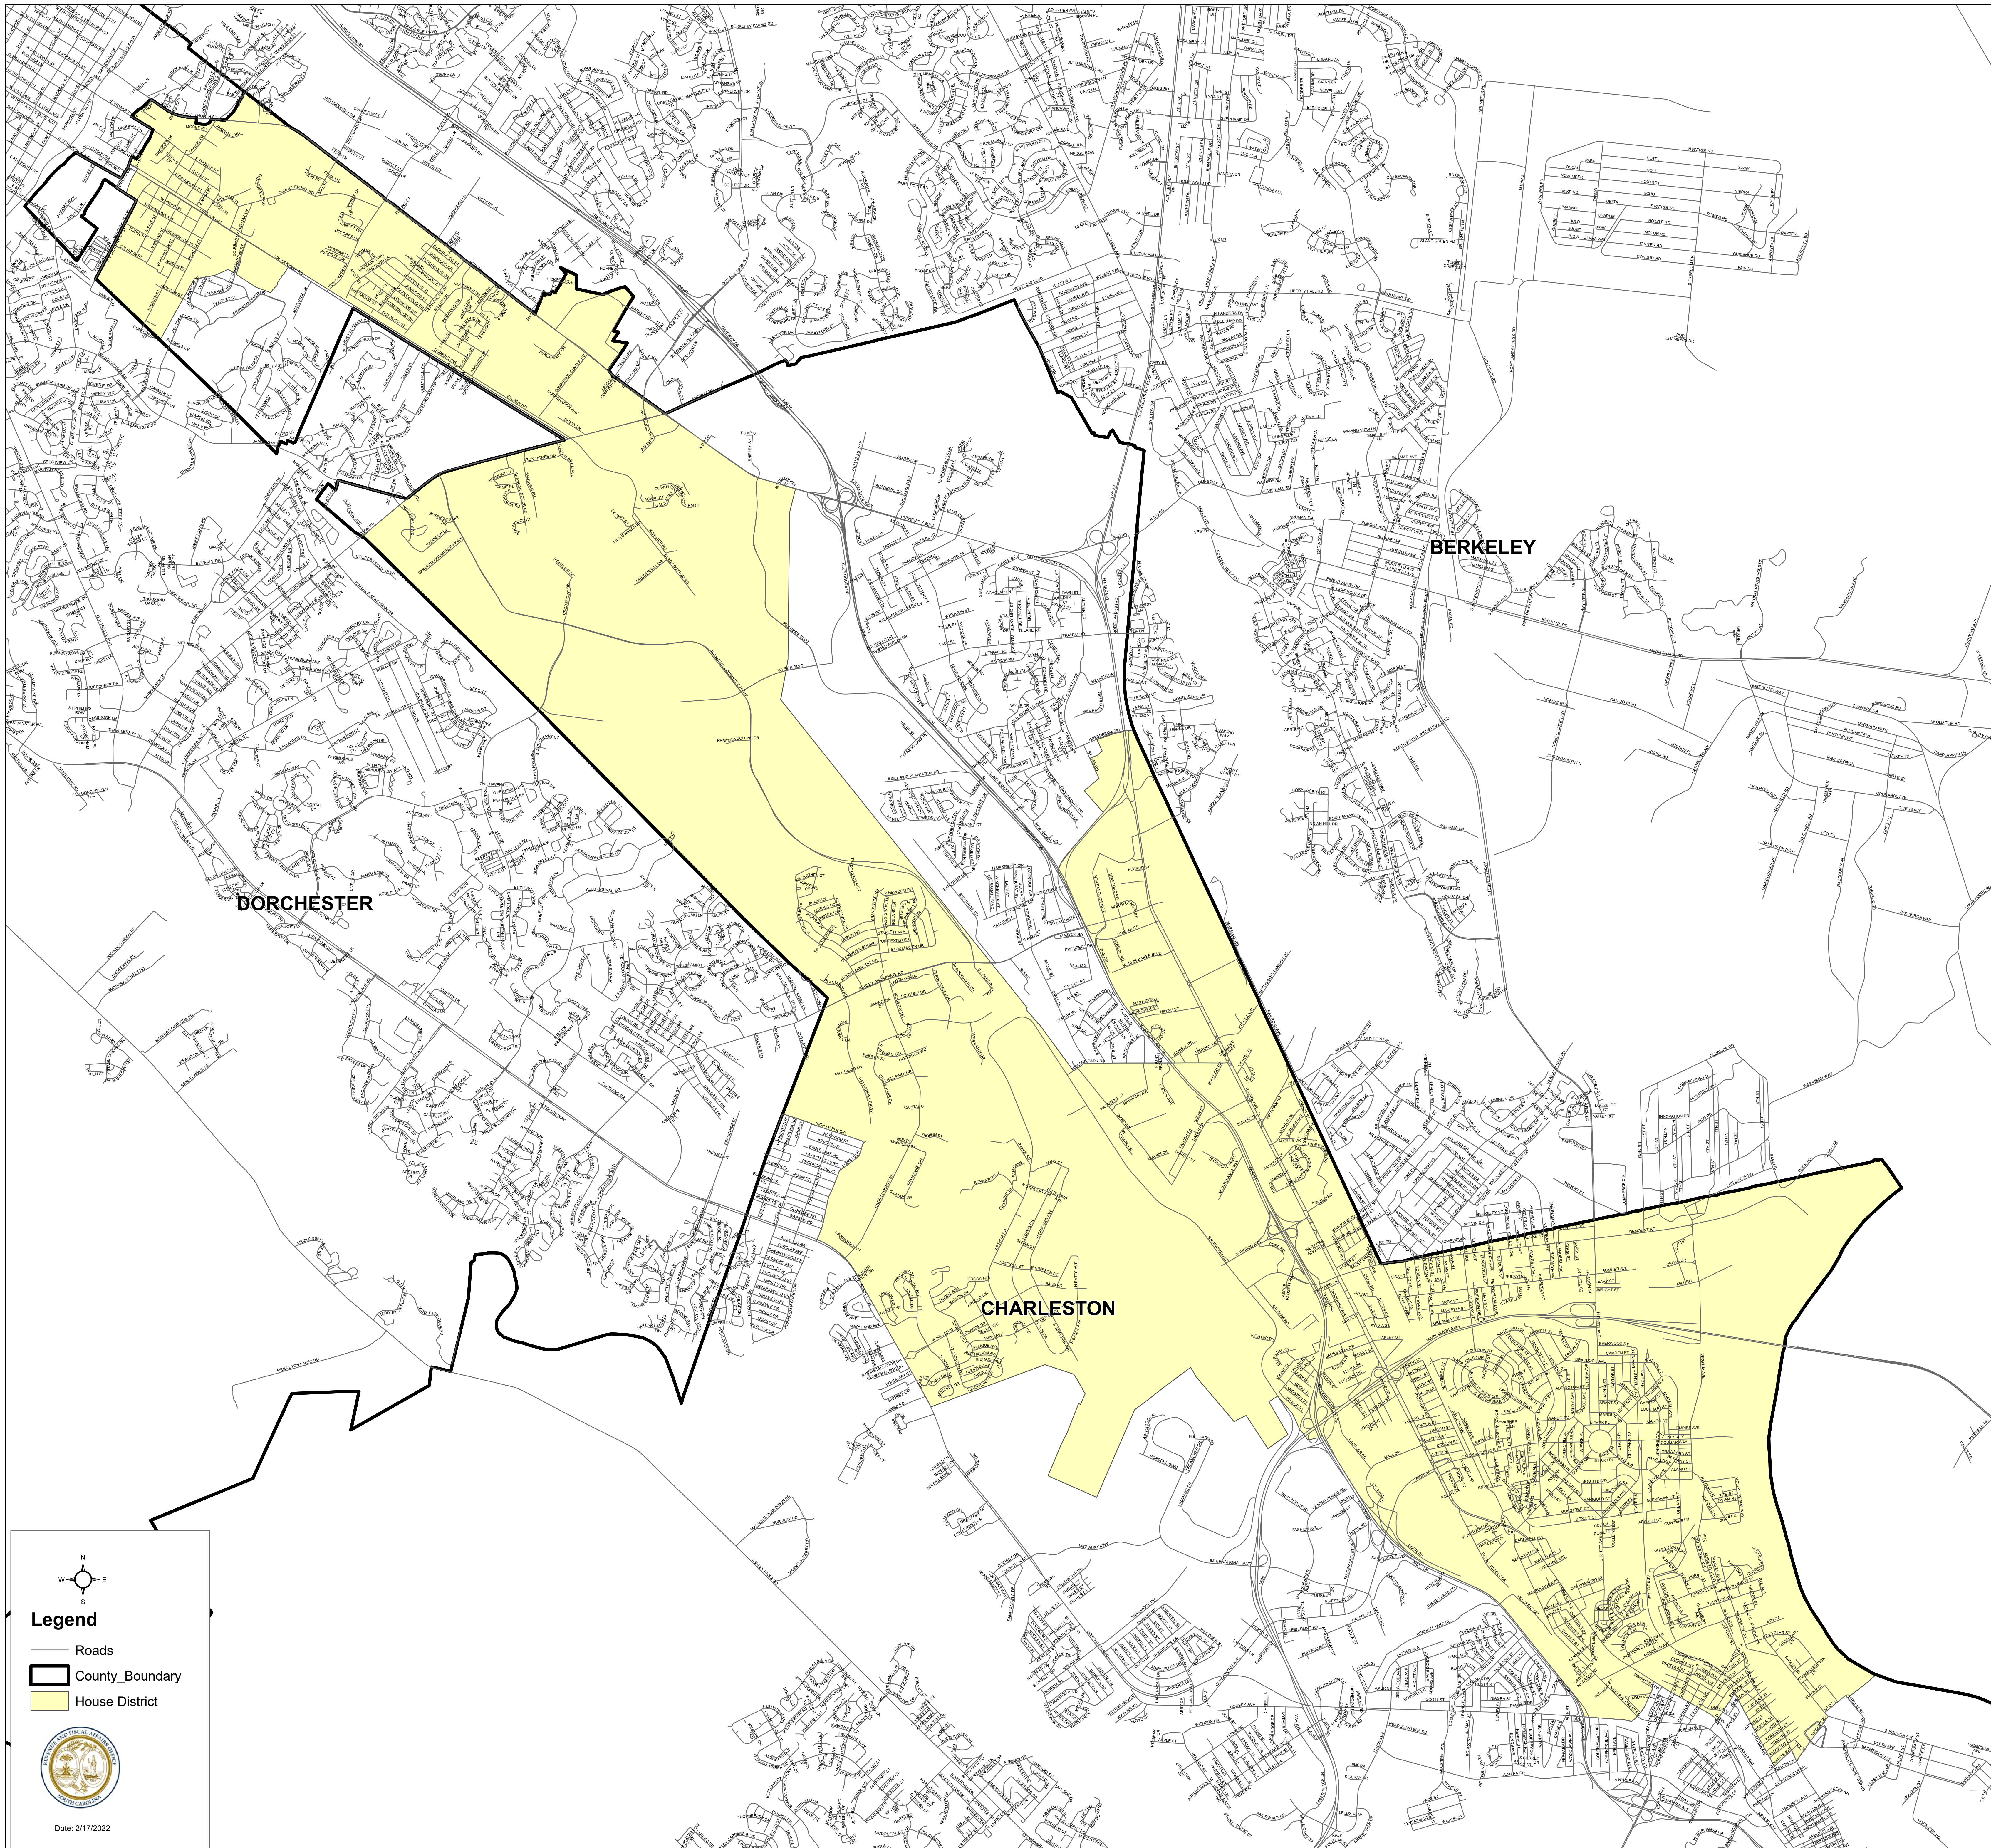

South Carolina House District 113

H.4493

Legend

- Roads
- County_Boundary
- House District

Date: 2/17/2022