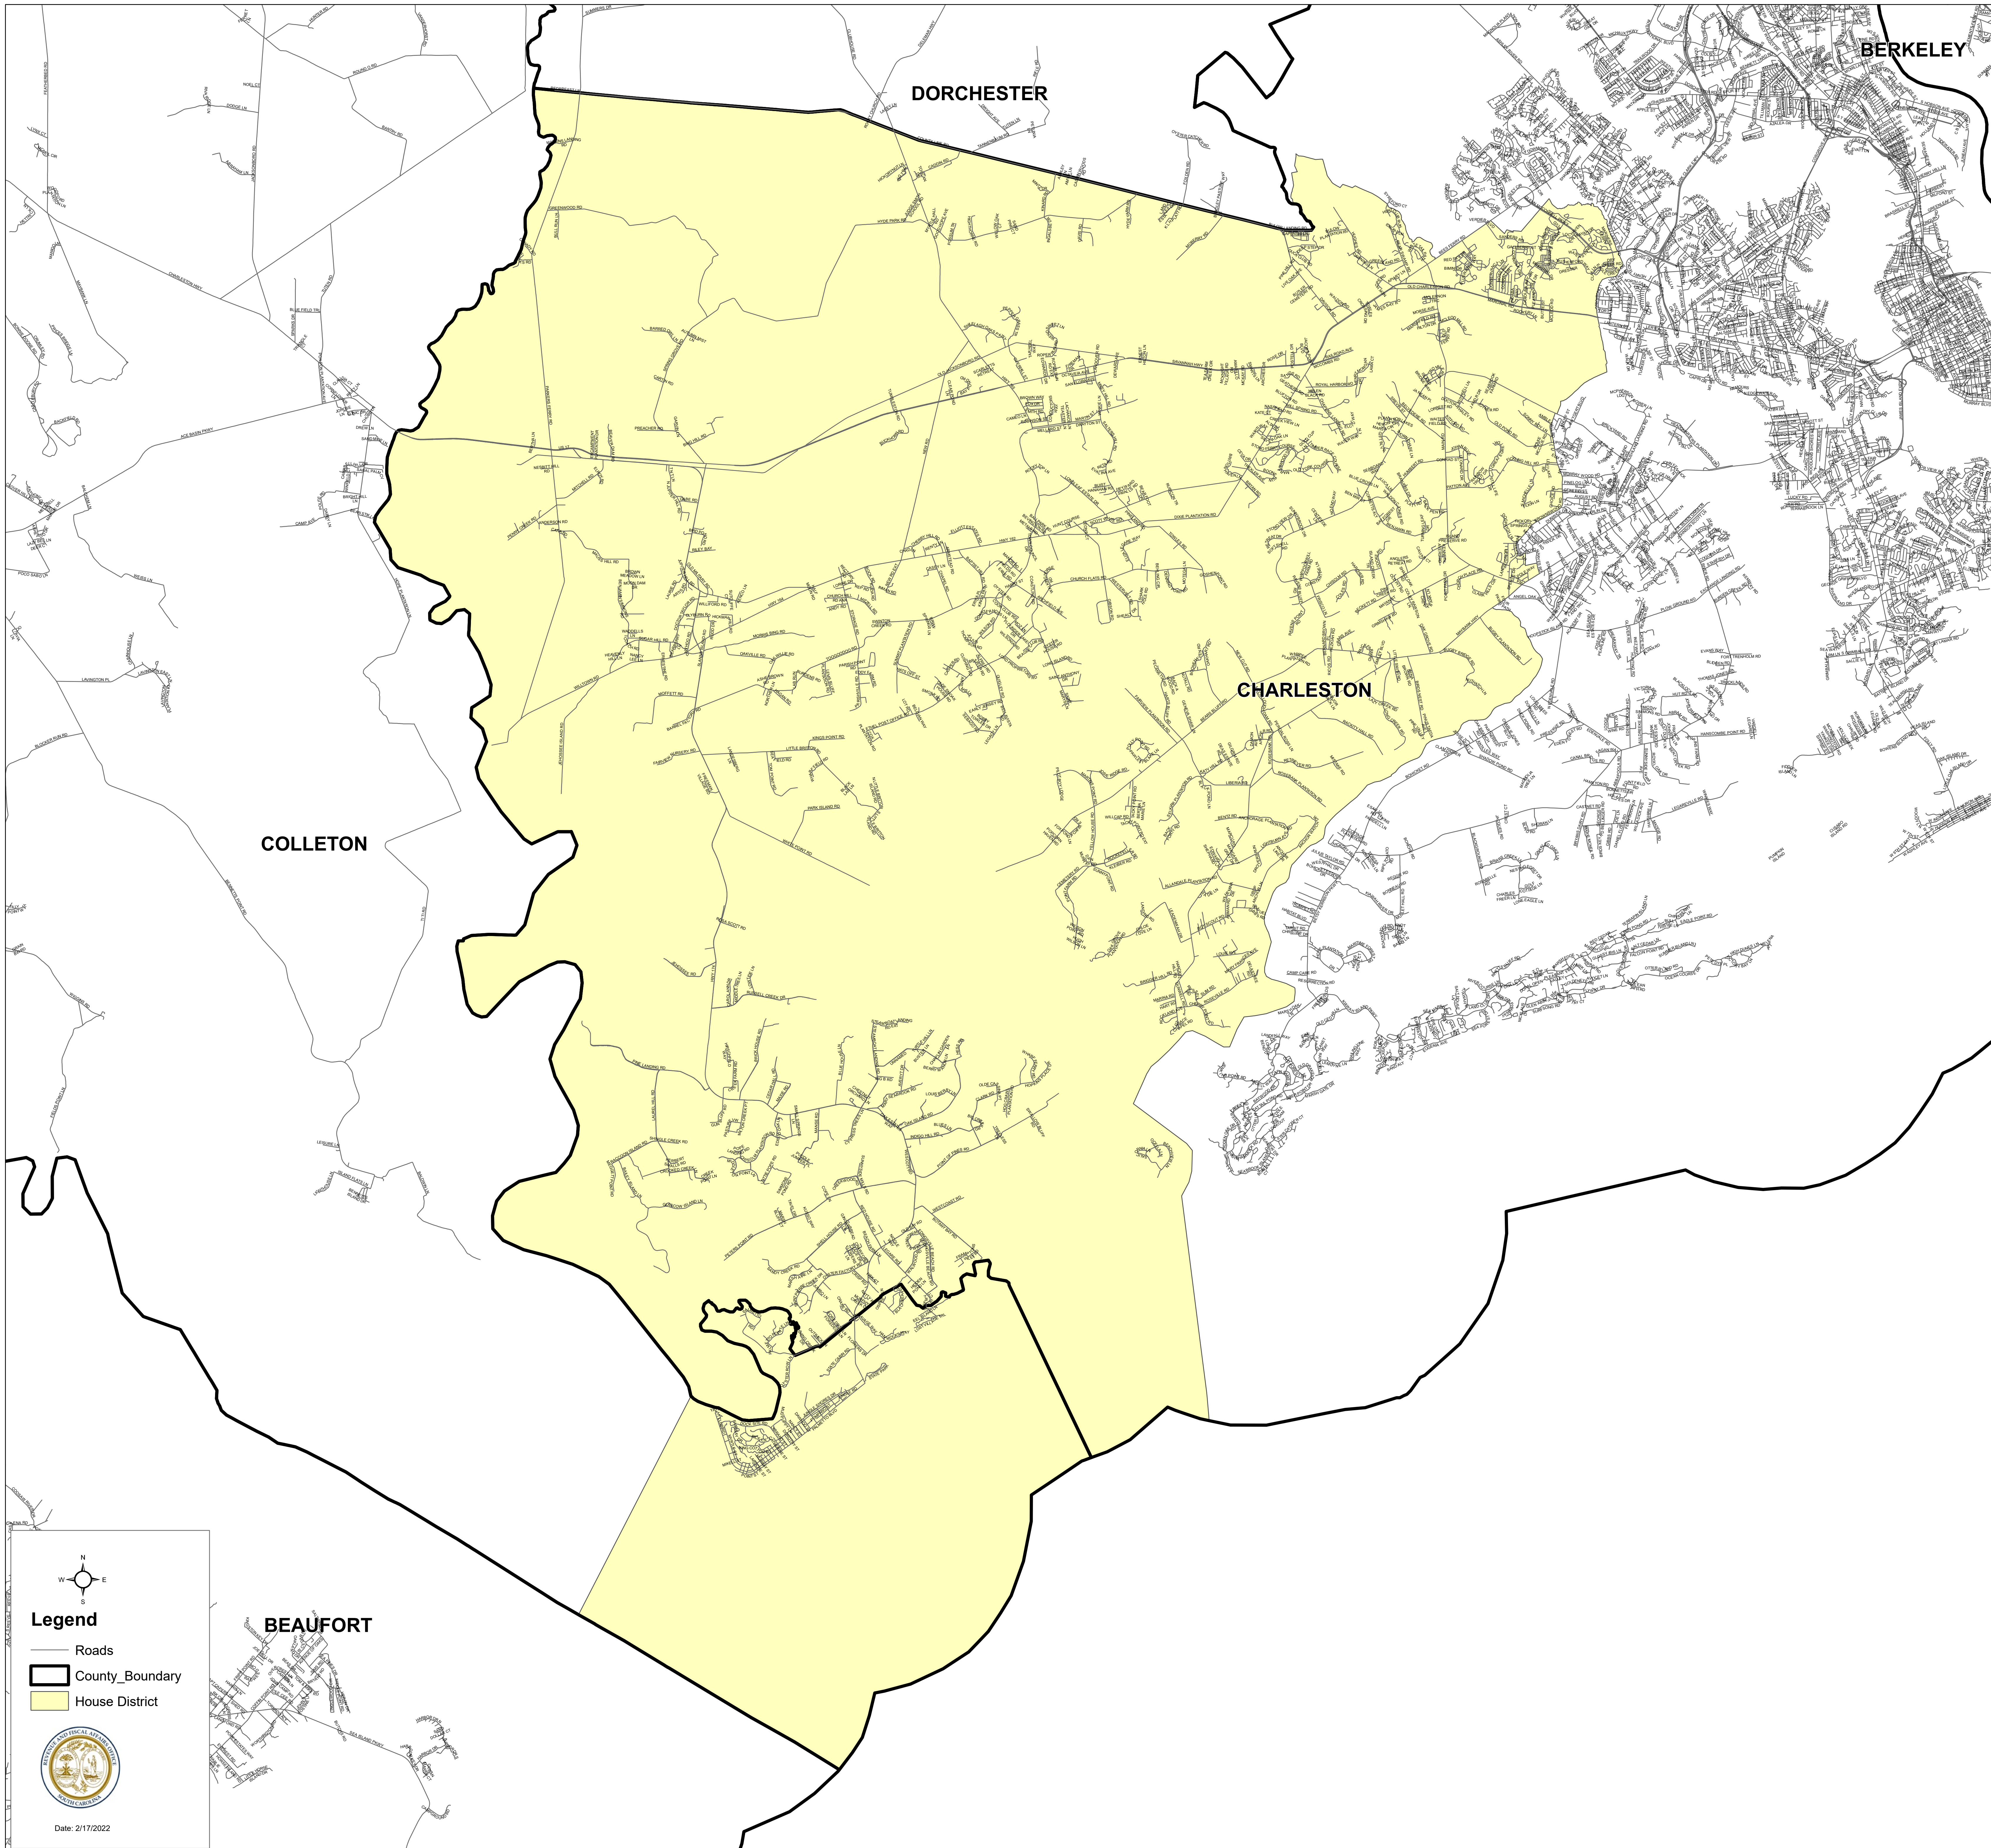

# South Carolina House District 116

H.4493

**Legend**

- Roads
- County\_Boundary
- House District

Date: 2/17/2022