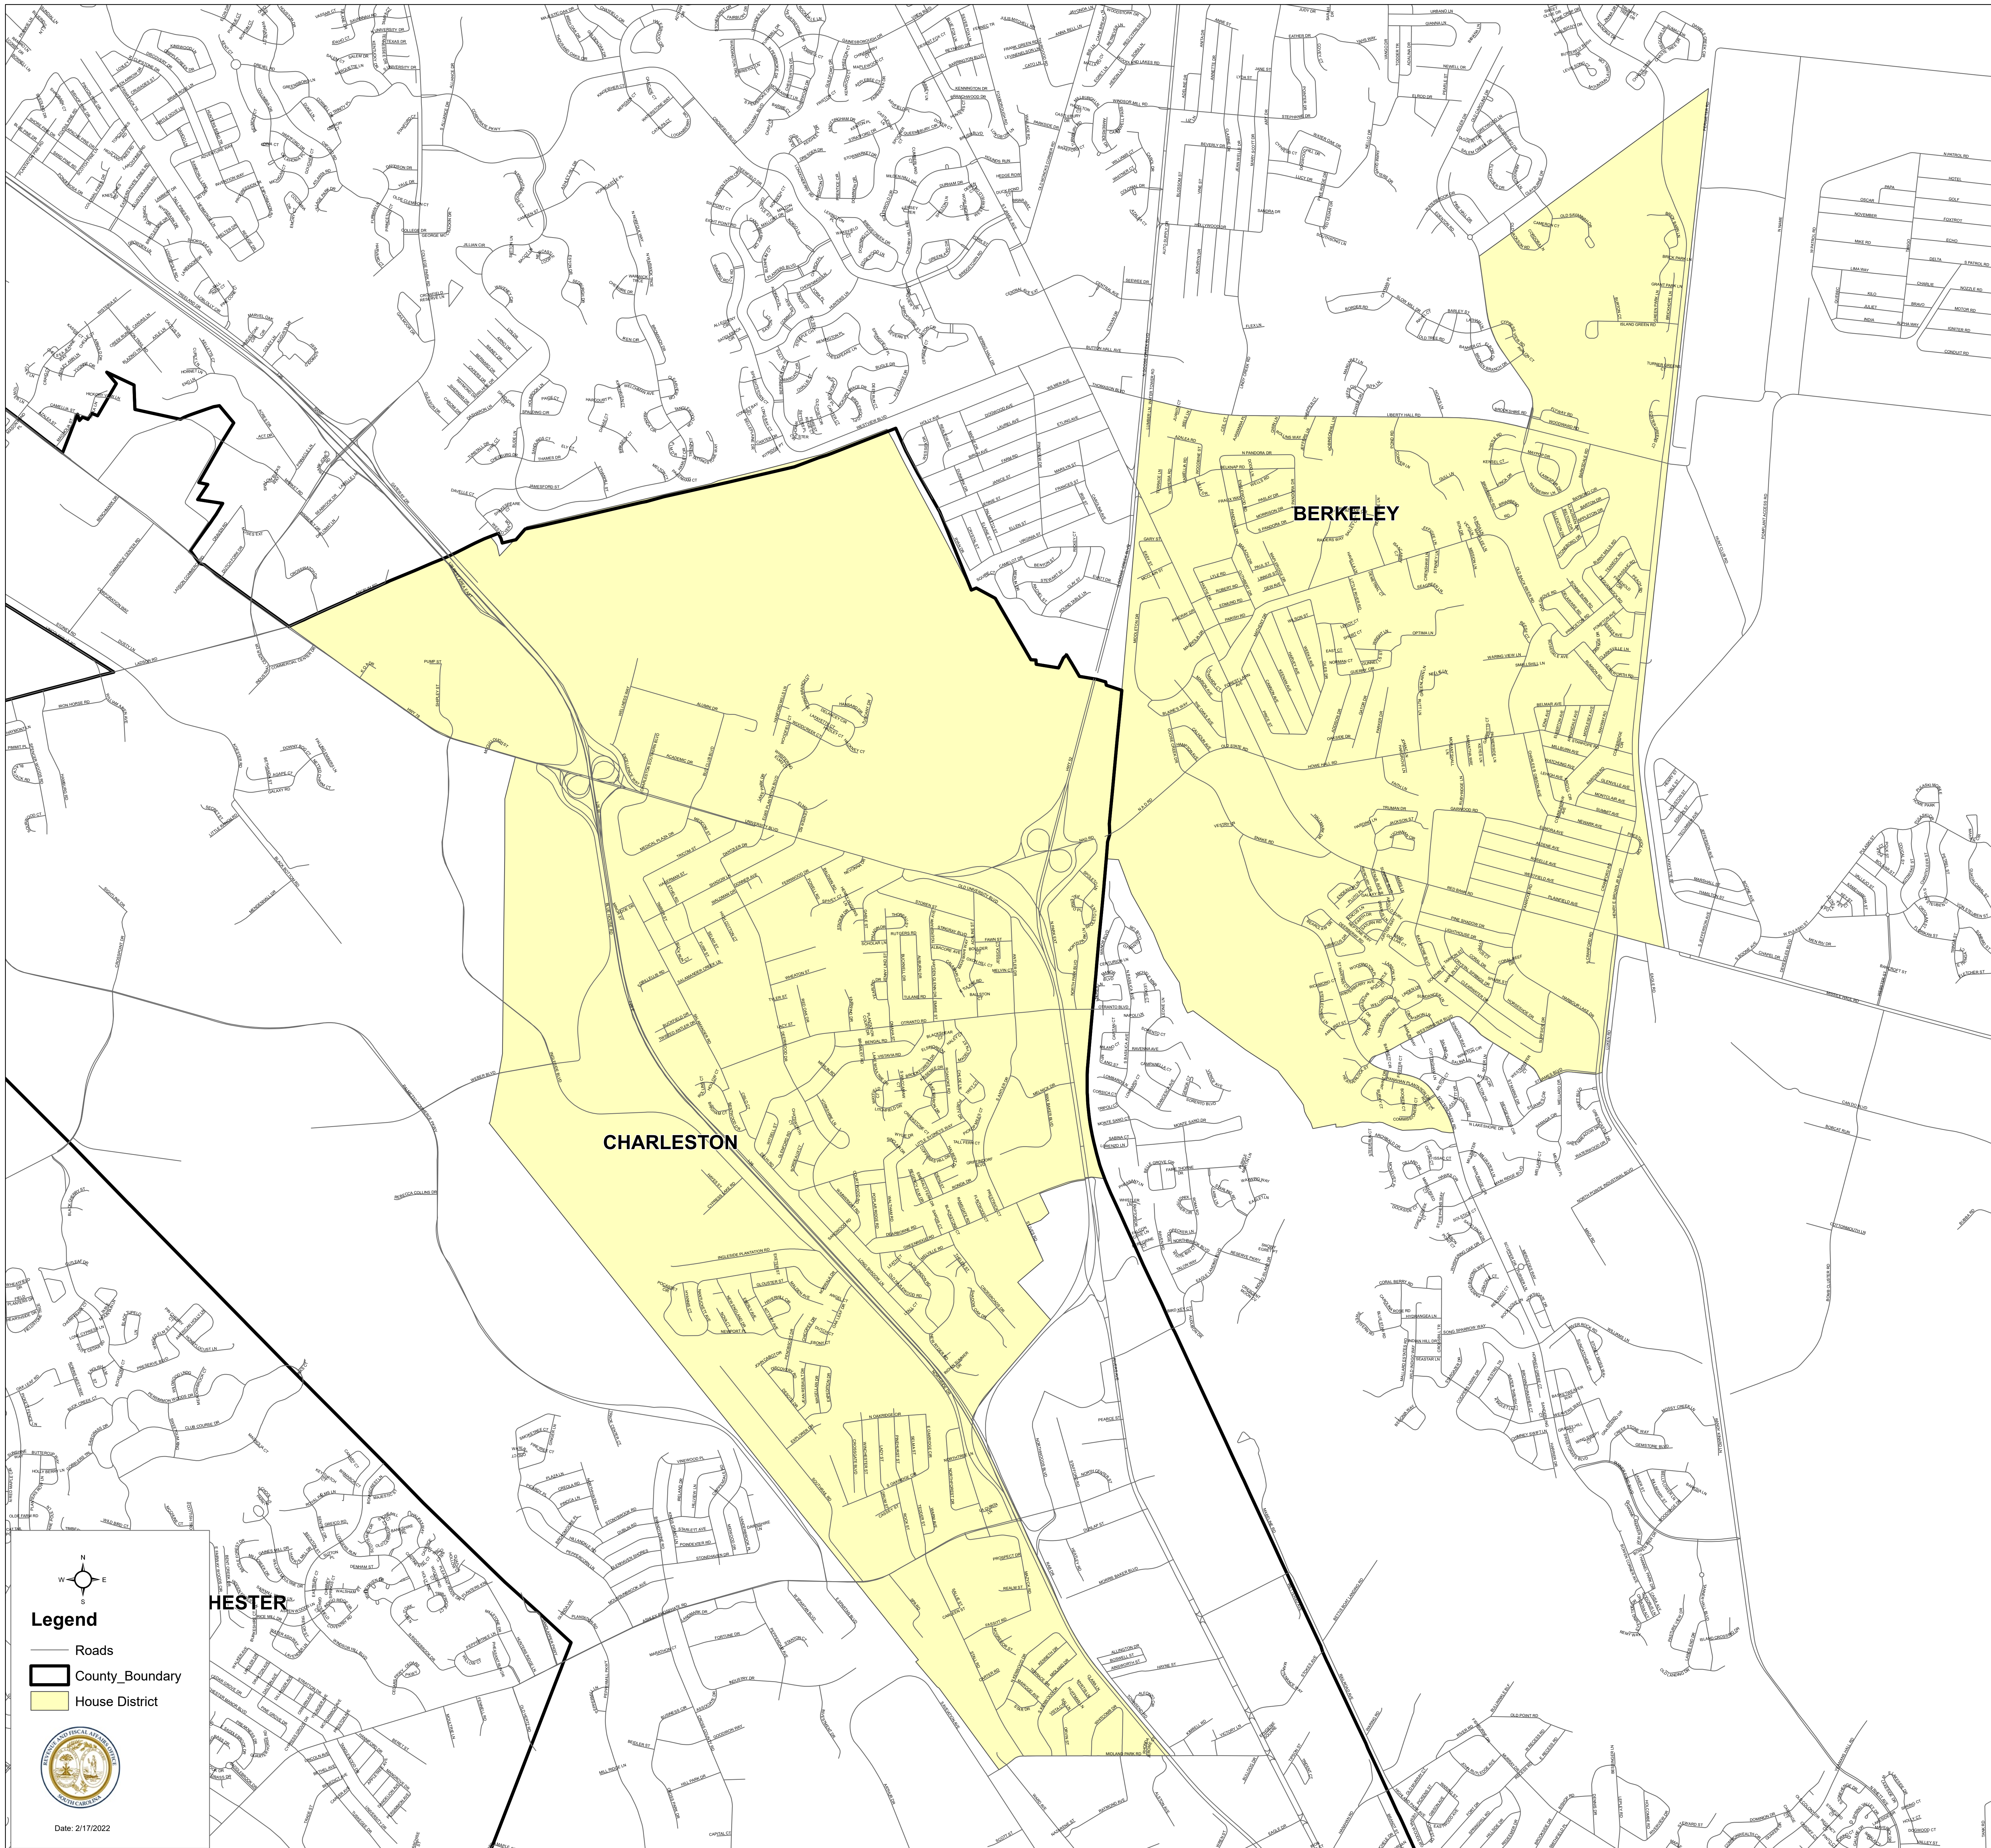

# South Carolina House District 15

H.4493

### Legend

- Roads
- ▬ County\_Boundary
- House District

Date: 2/17/2022