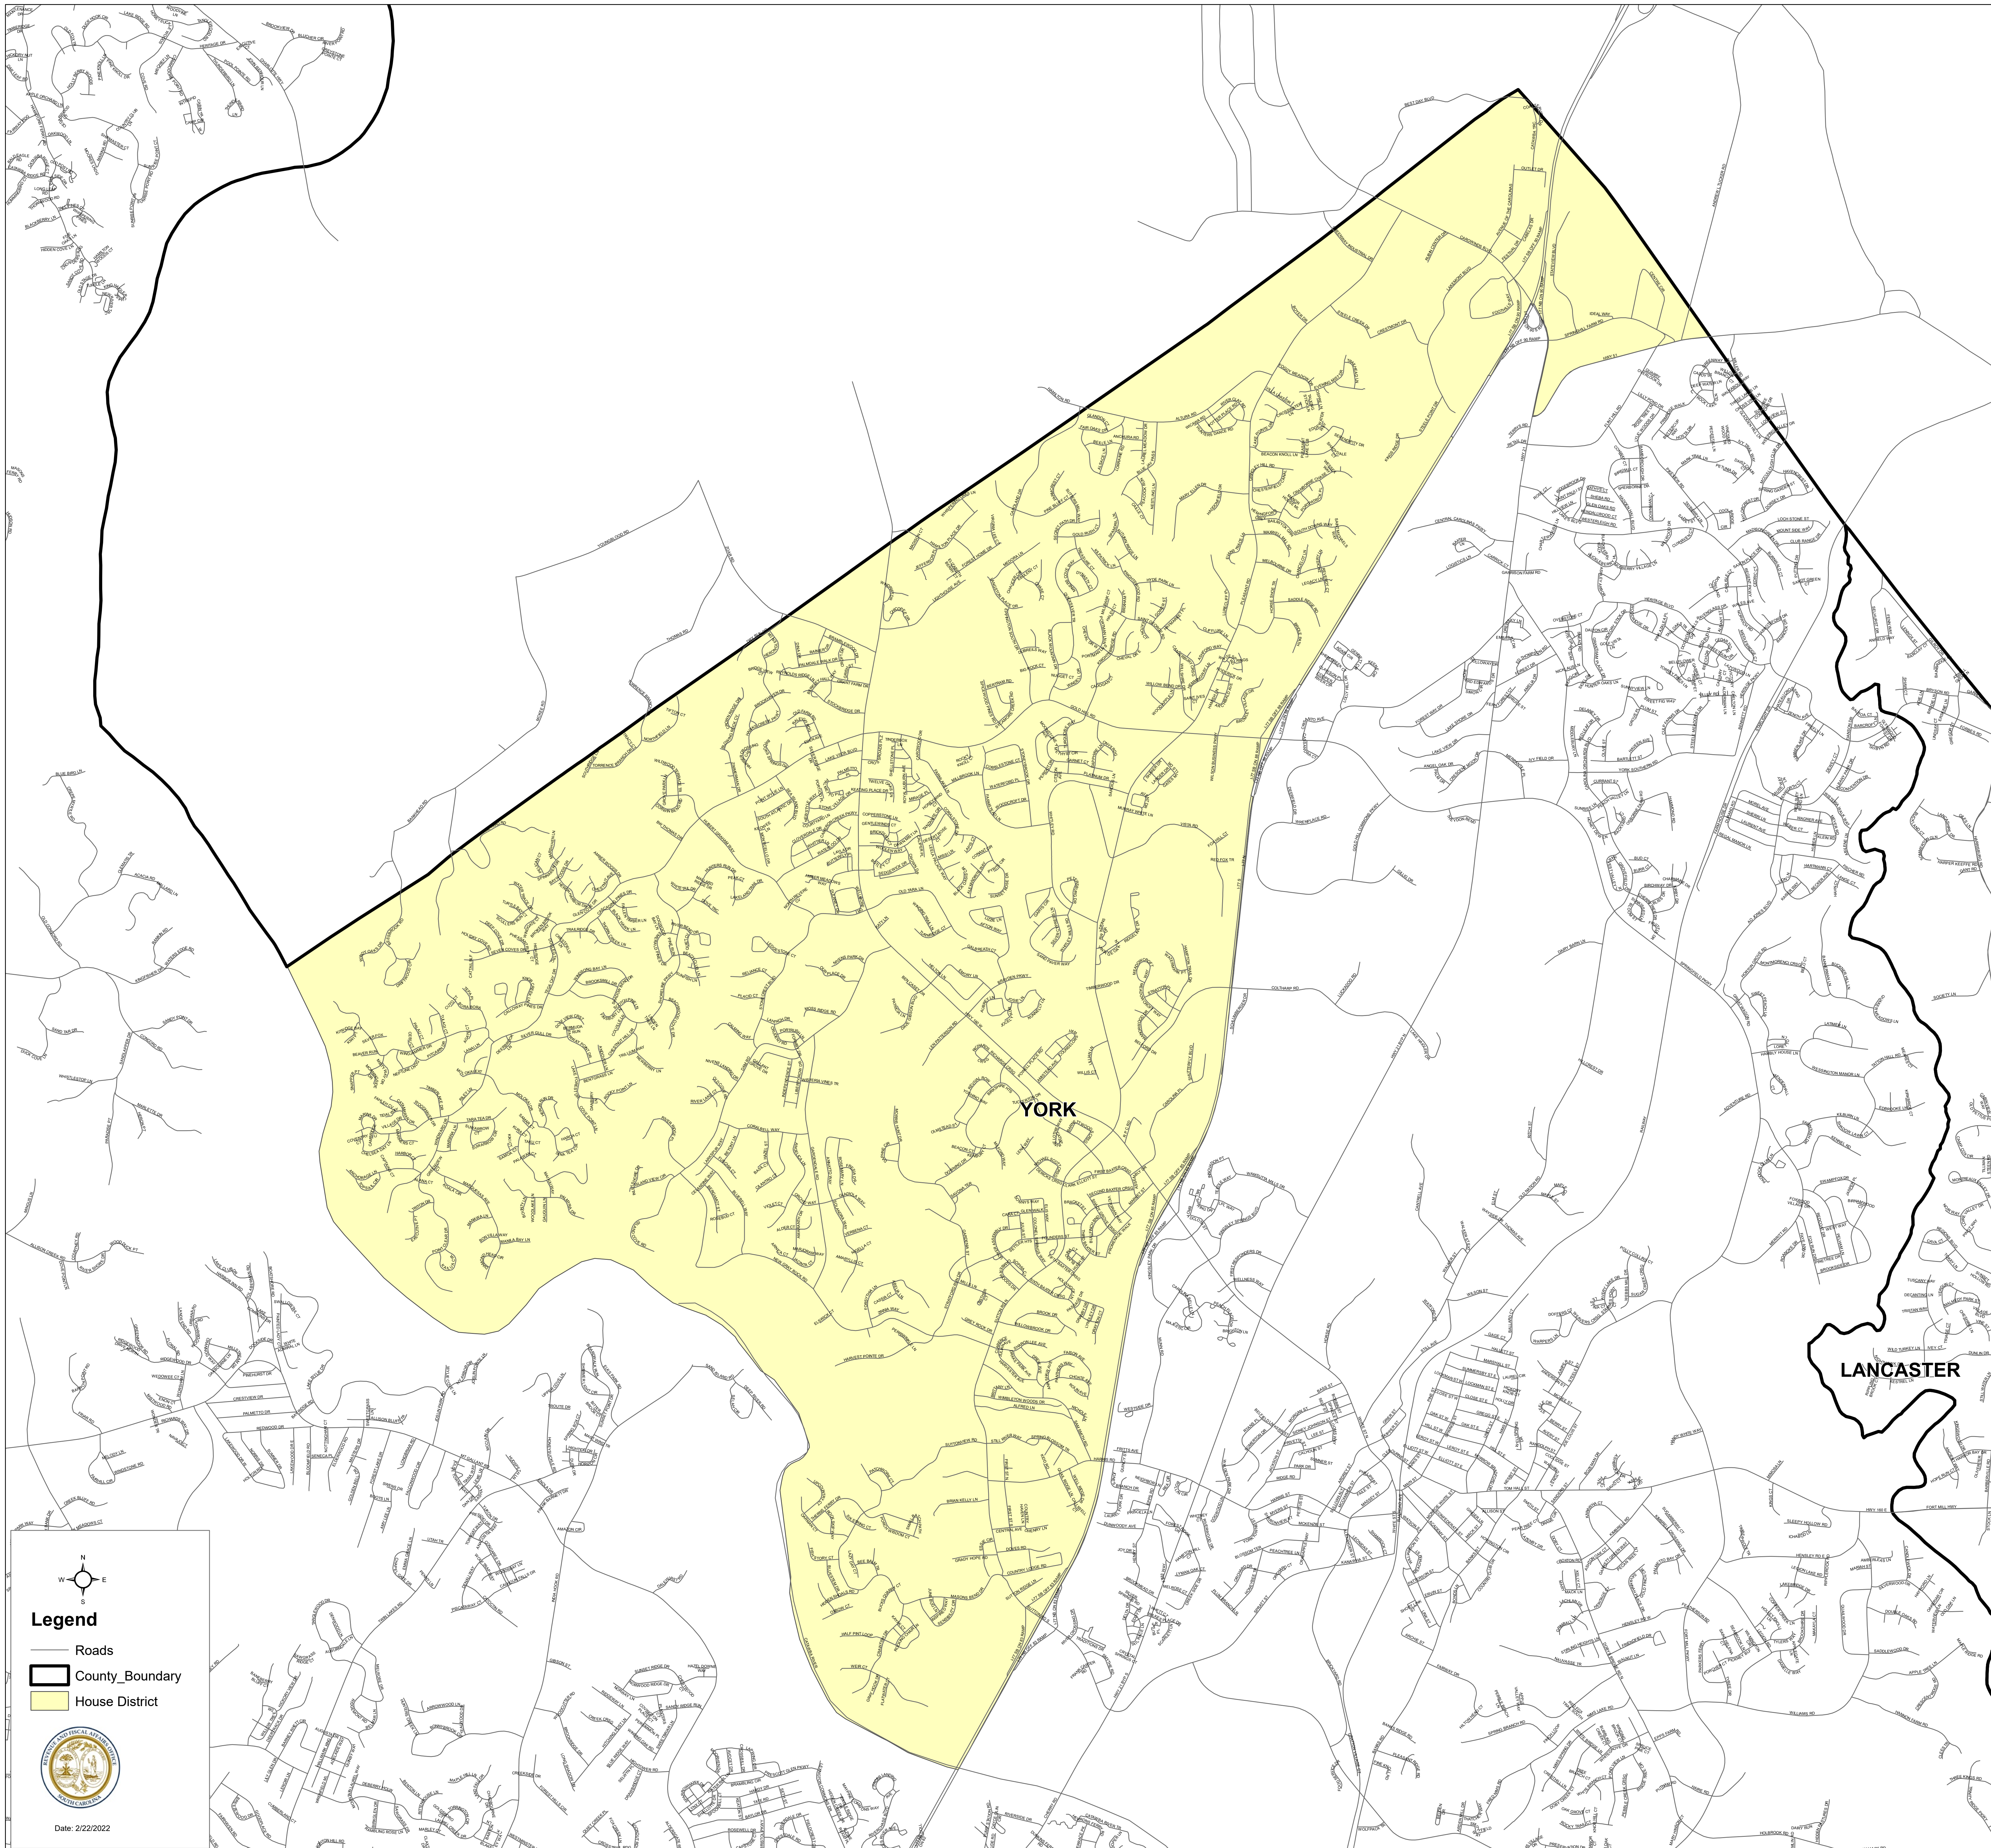

South Carolina House District 66

H.4493

Legend

- Roads
- County_Boundary
- House District

Date: 2/22/2022