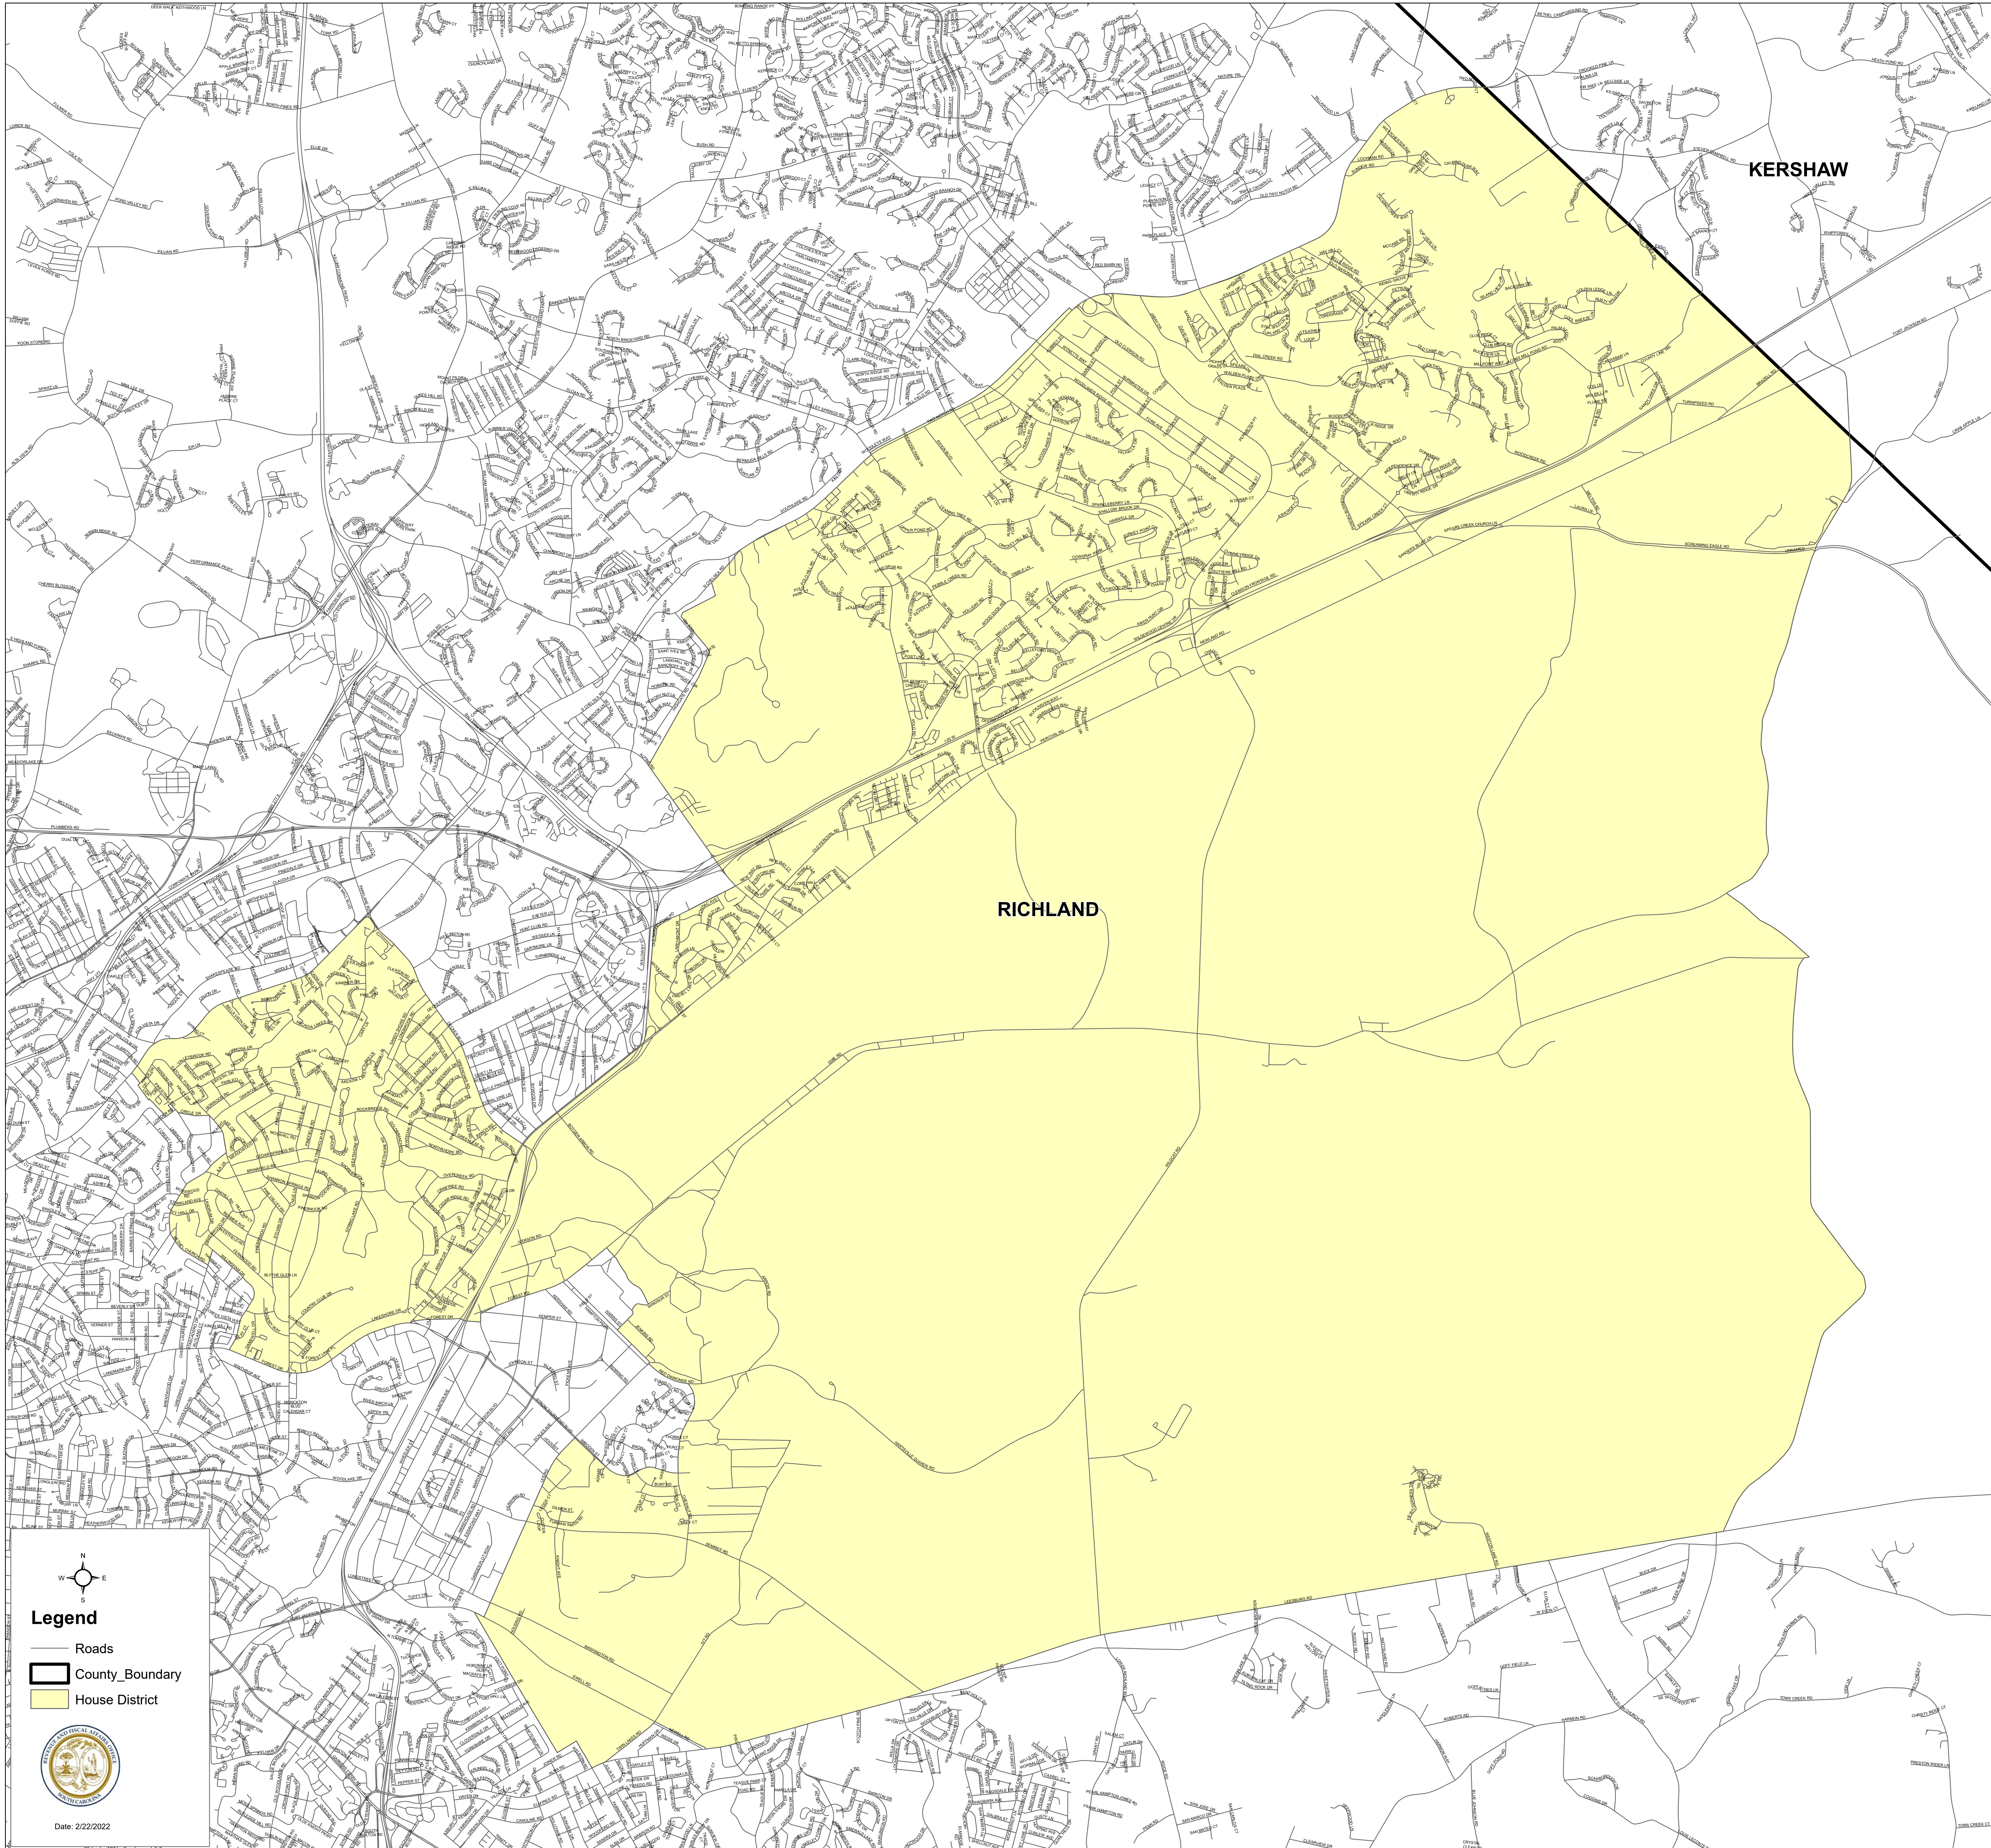

South Carolina House District 78

H.4493

Legend

- Roads
- ▬ County_Boundary
- House District

Date: 2/22/2022