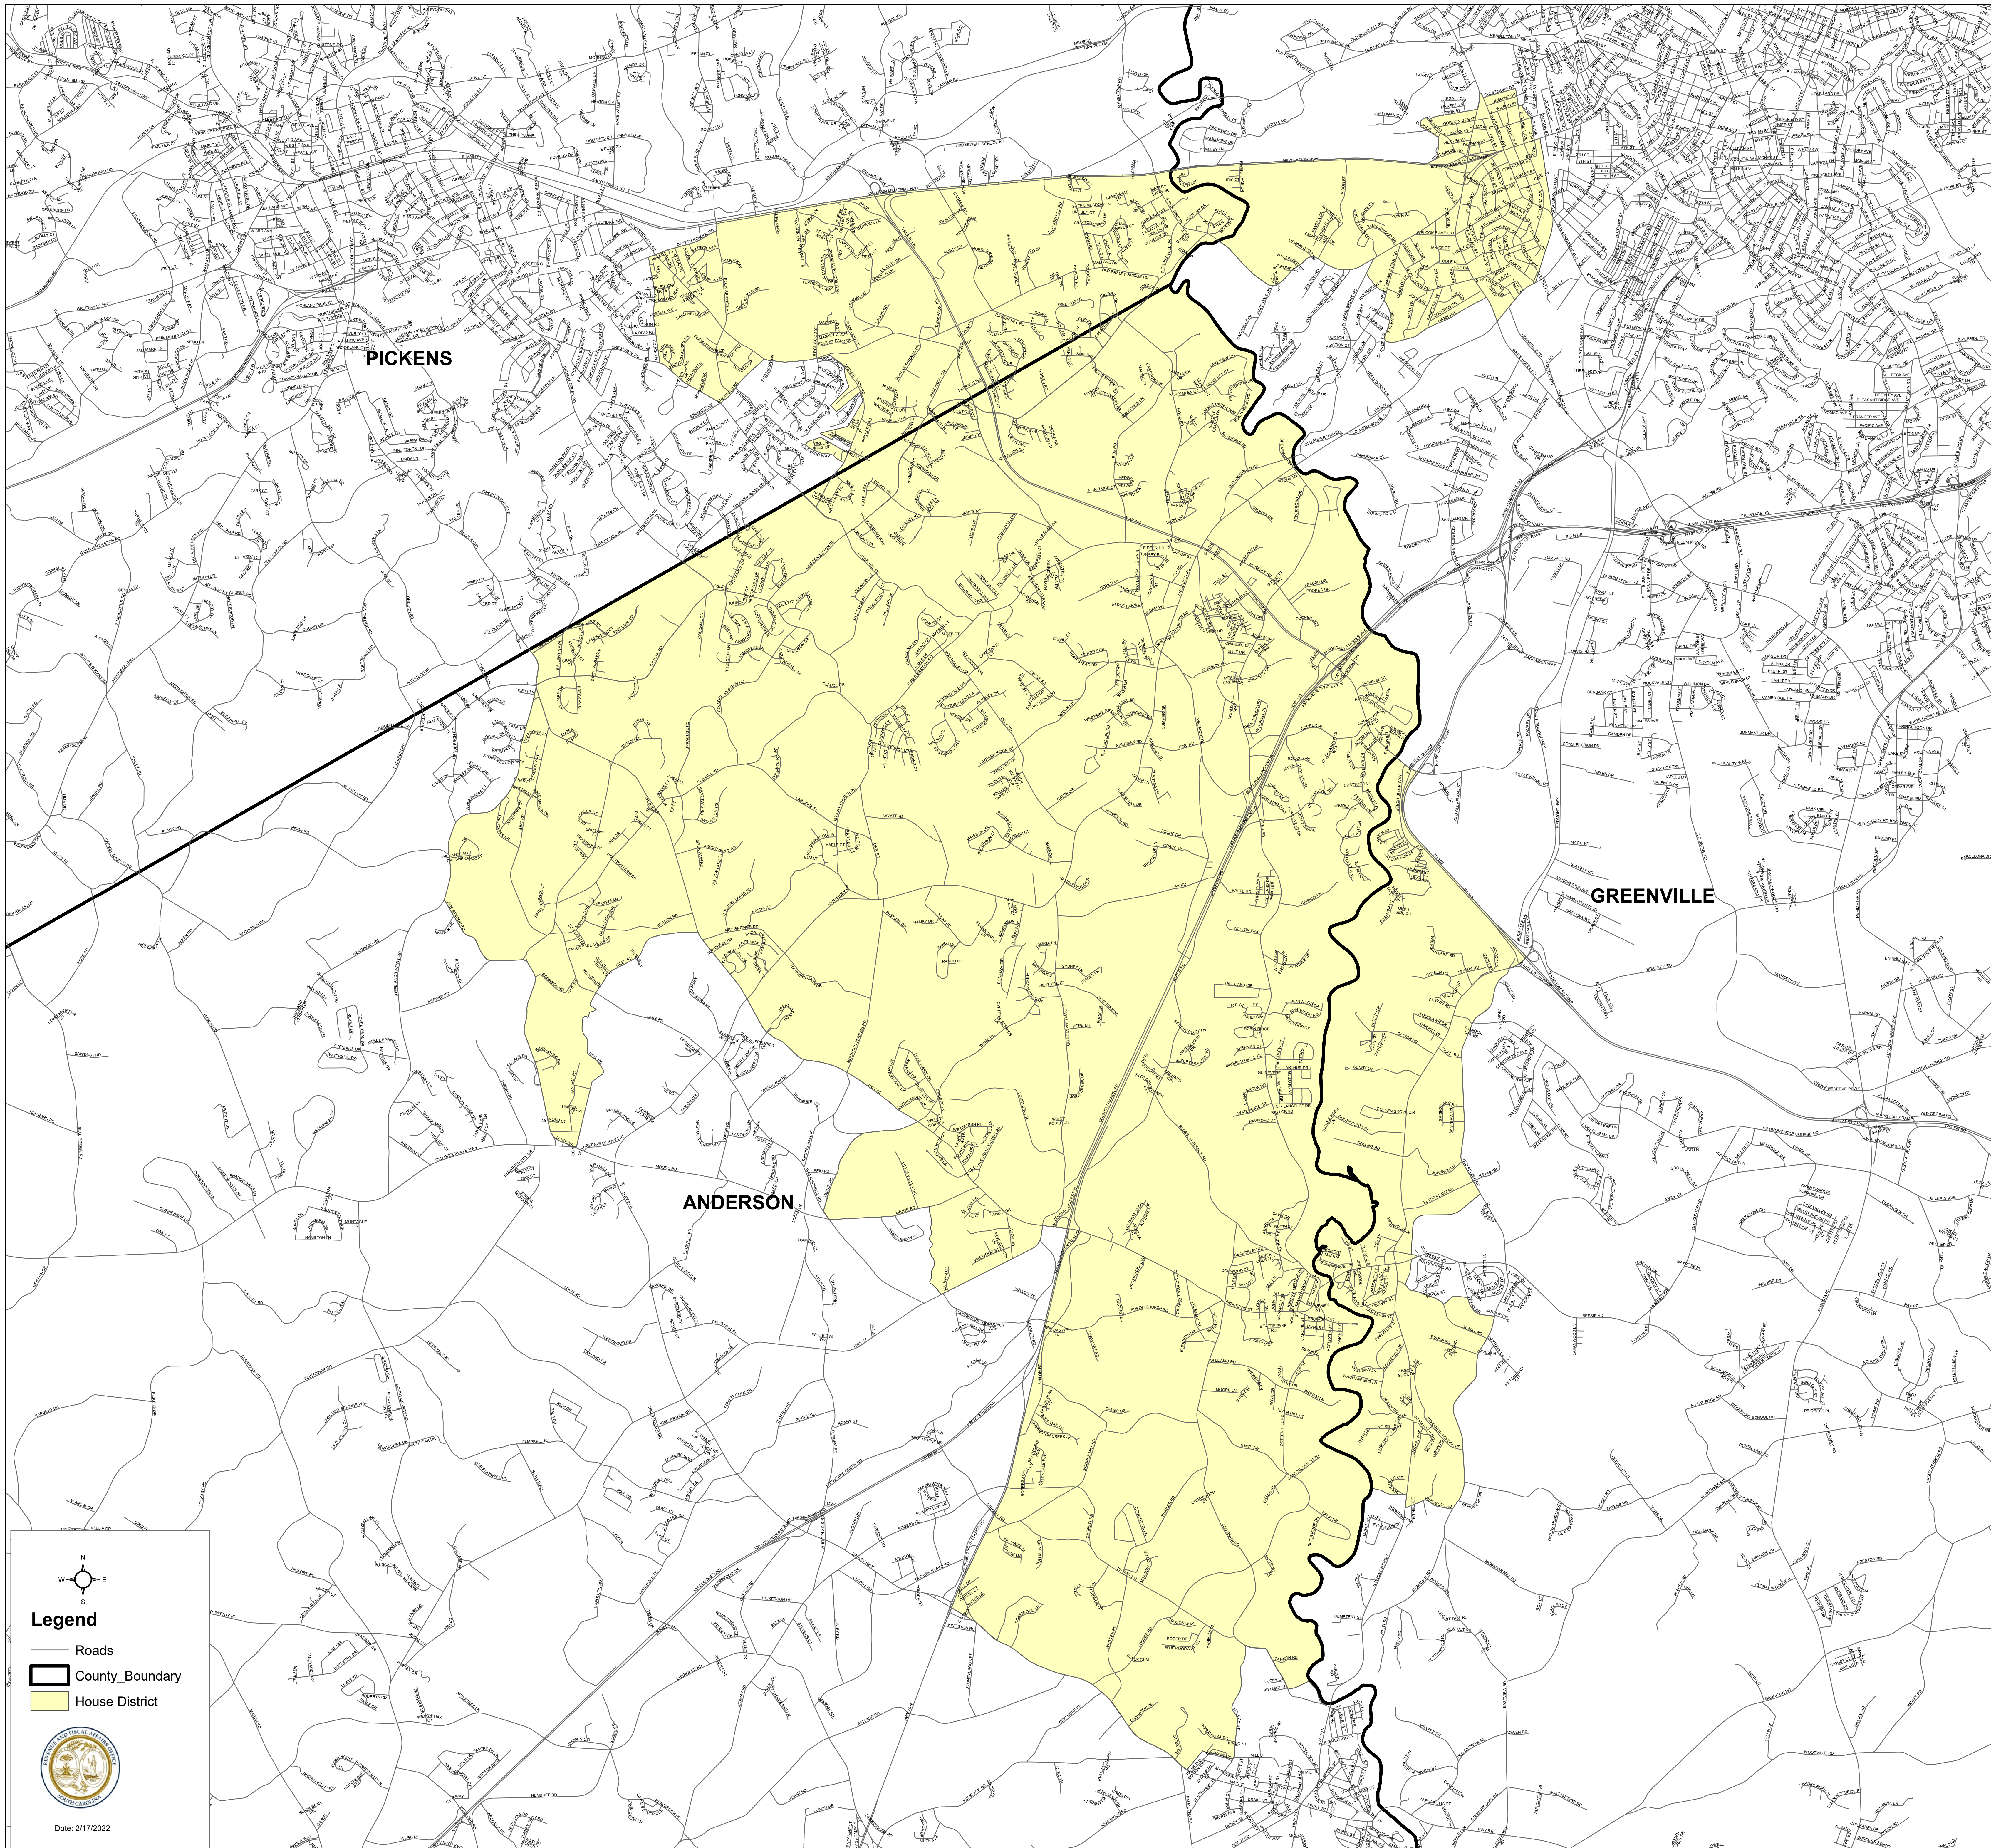

South Carolina House District 10

H.4493

Legend

- Roads
- County_Boundary
- House District

Date: 2/17/2022