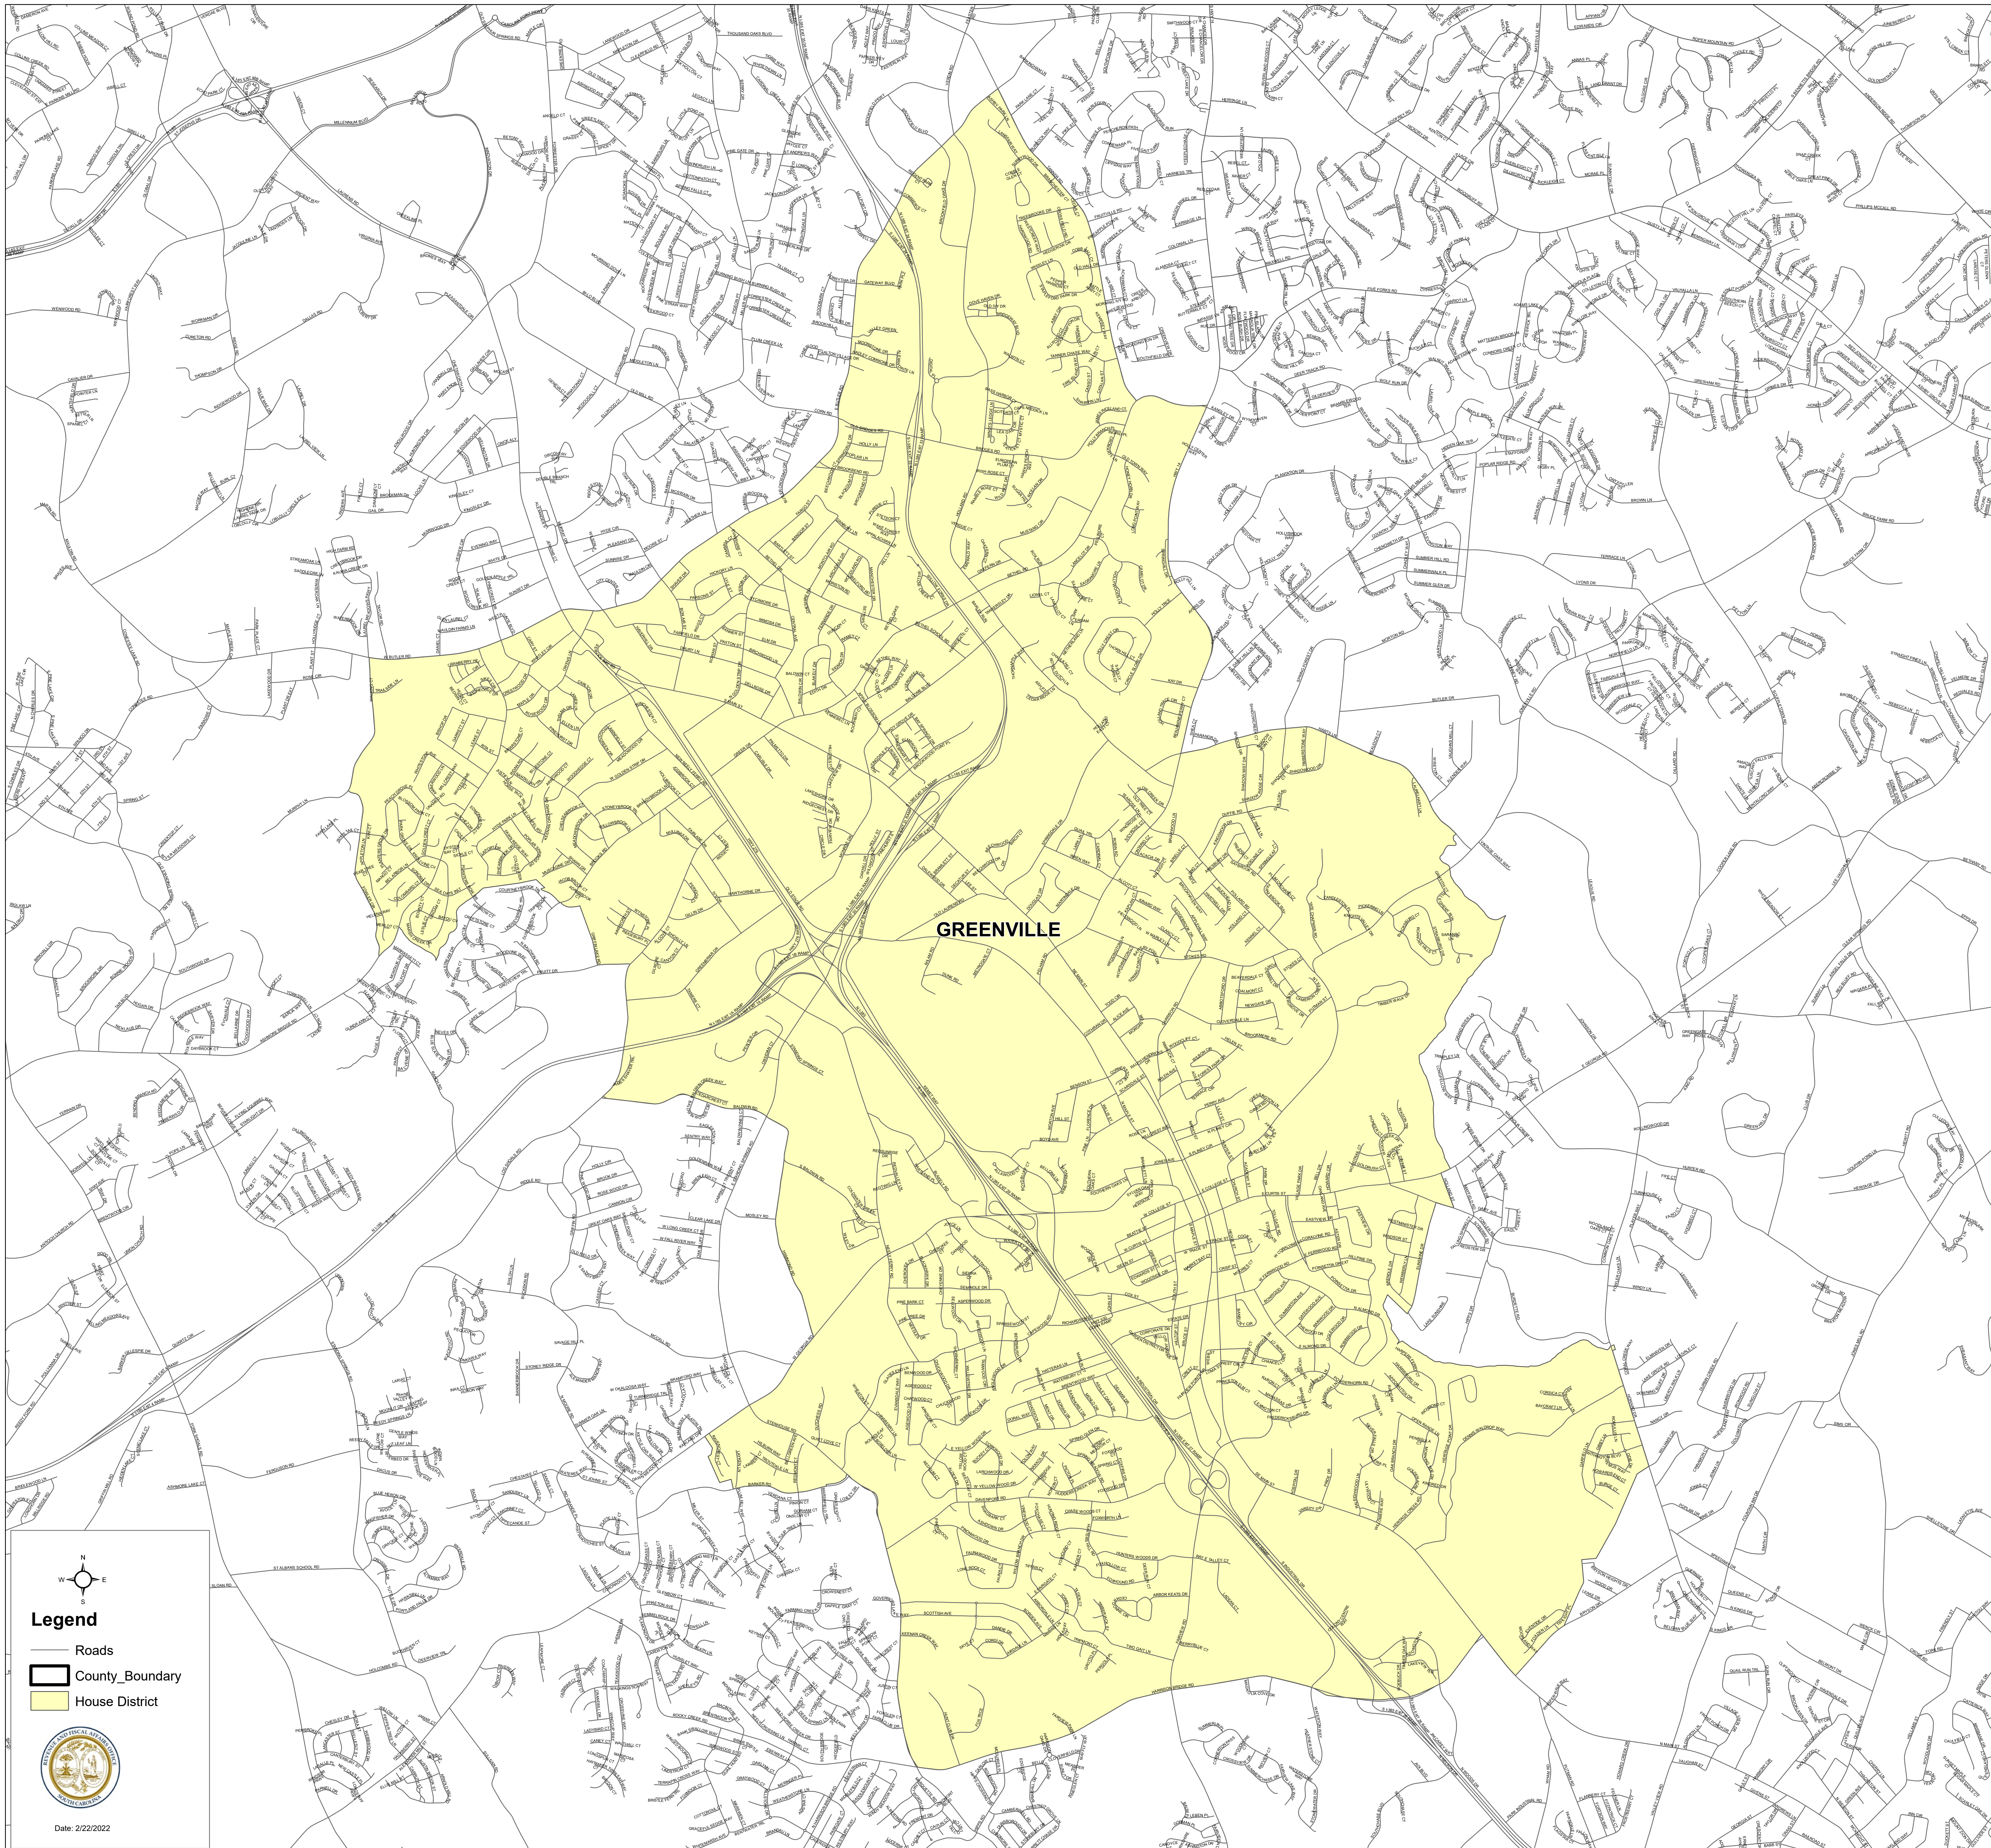

South Carolina House District 27

H.4493

Legend

- Roads
- County_Boundary
- House District

Date: 2/22/2022