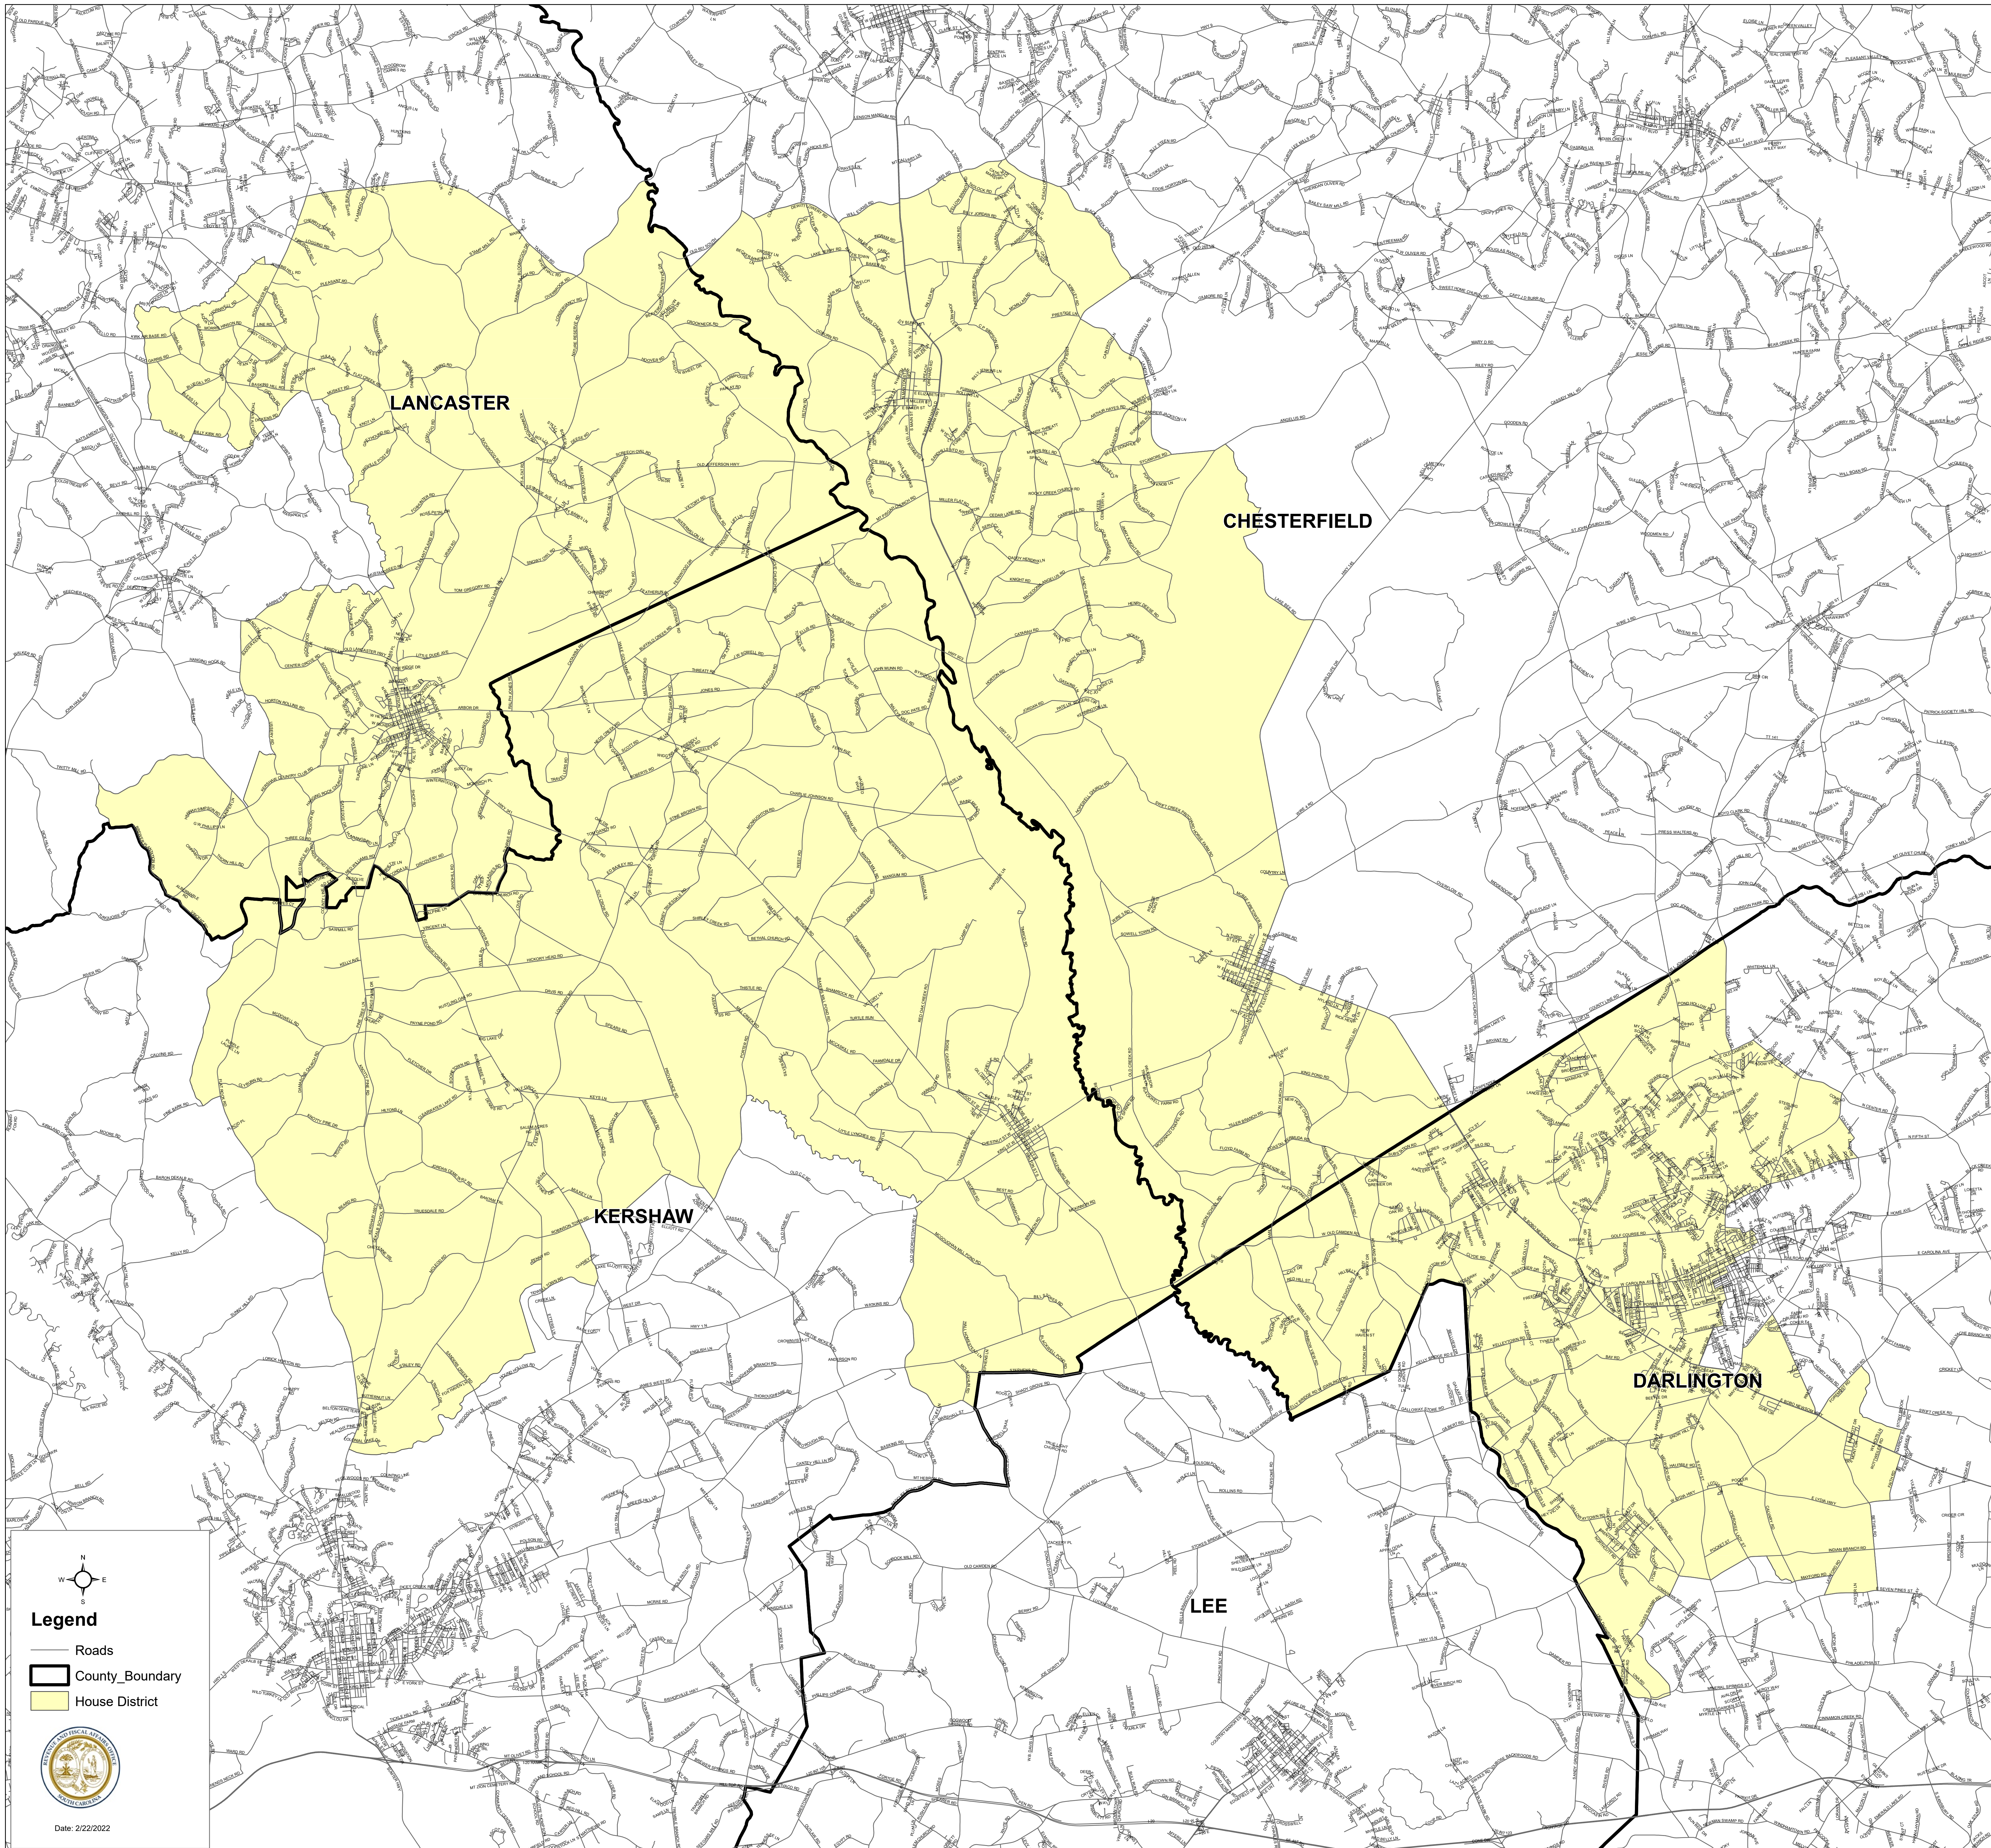

South Carolina House District 65

H.4493

LANCASTER

CHESTERFIELD

KERSHAW

DARLINGTON

LEE

Legend

- Roads
- County_Boundary
- House District

Date: 2/22/2022