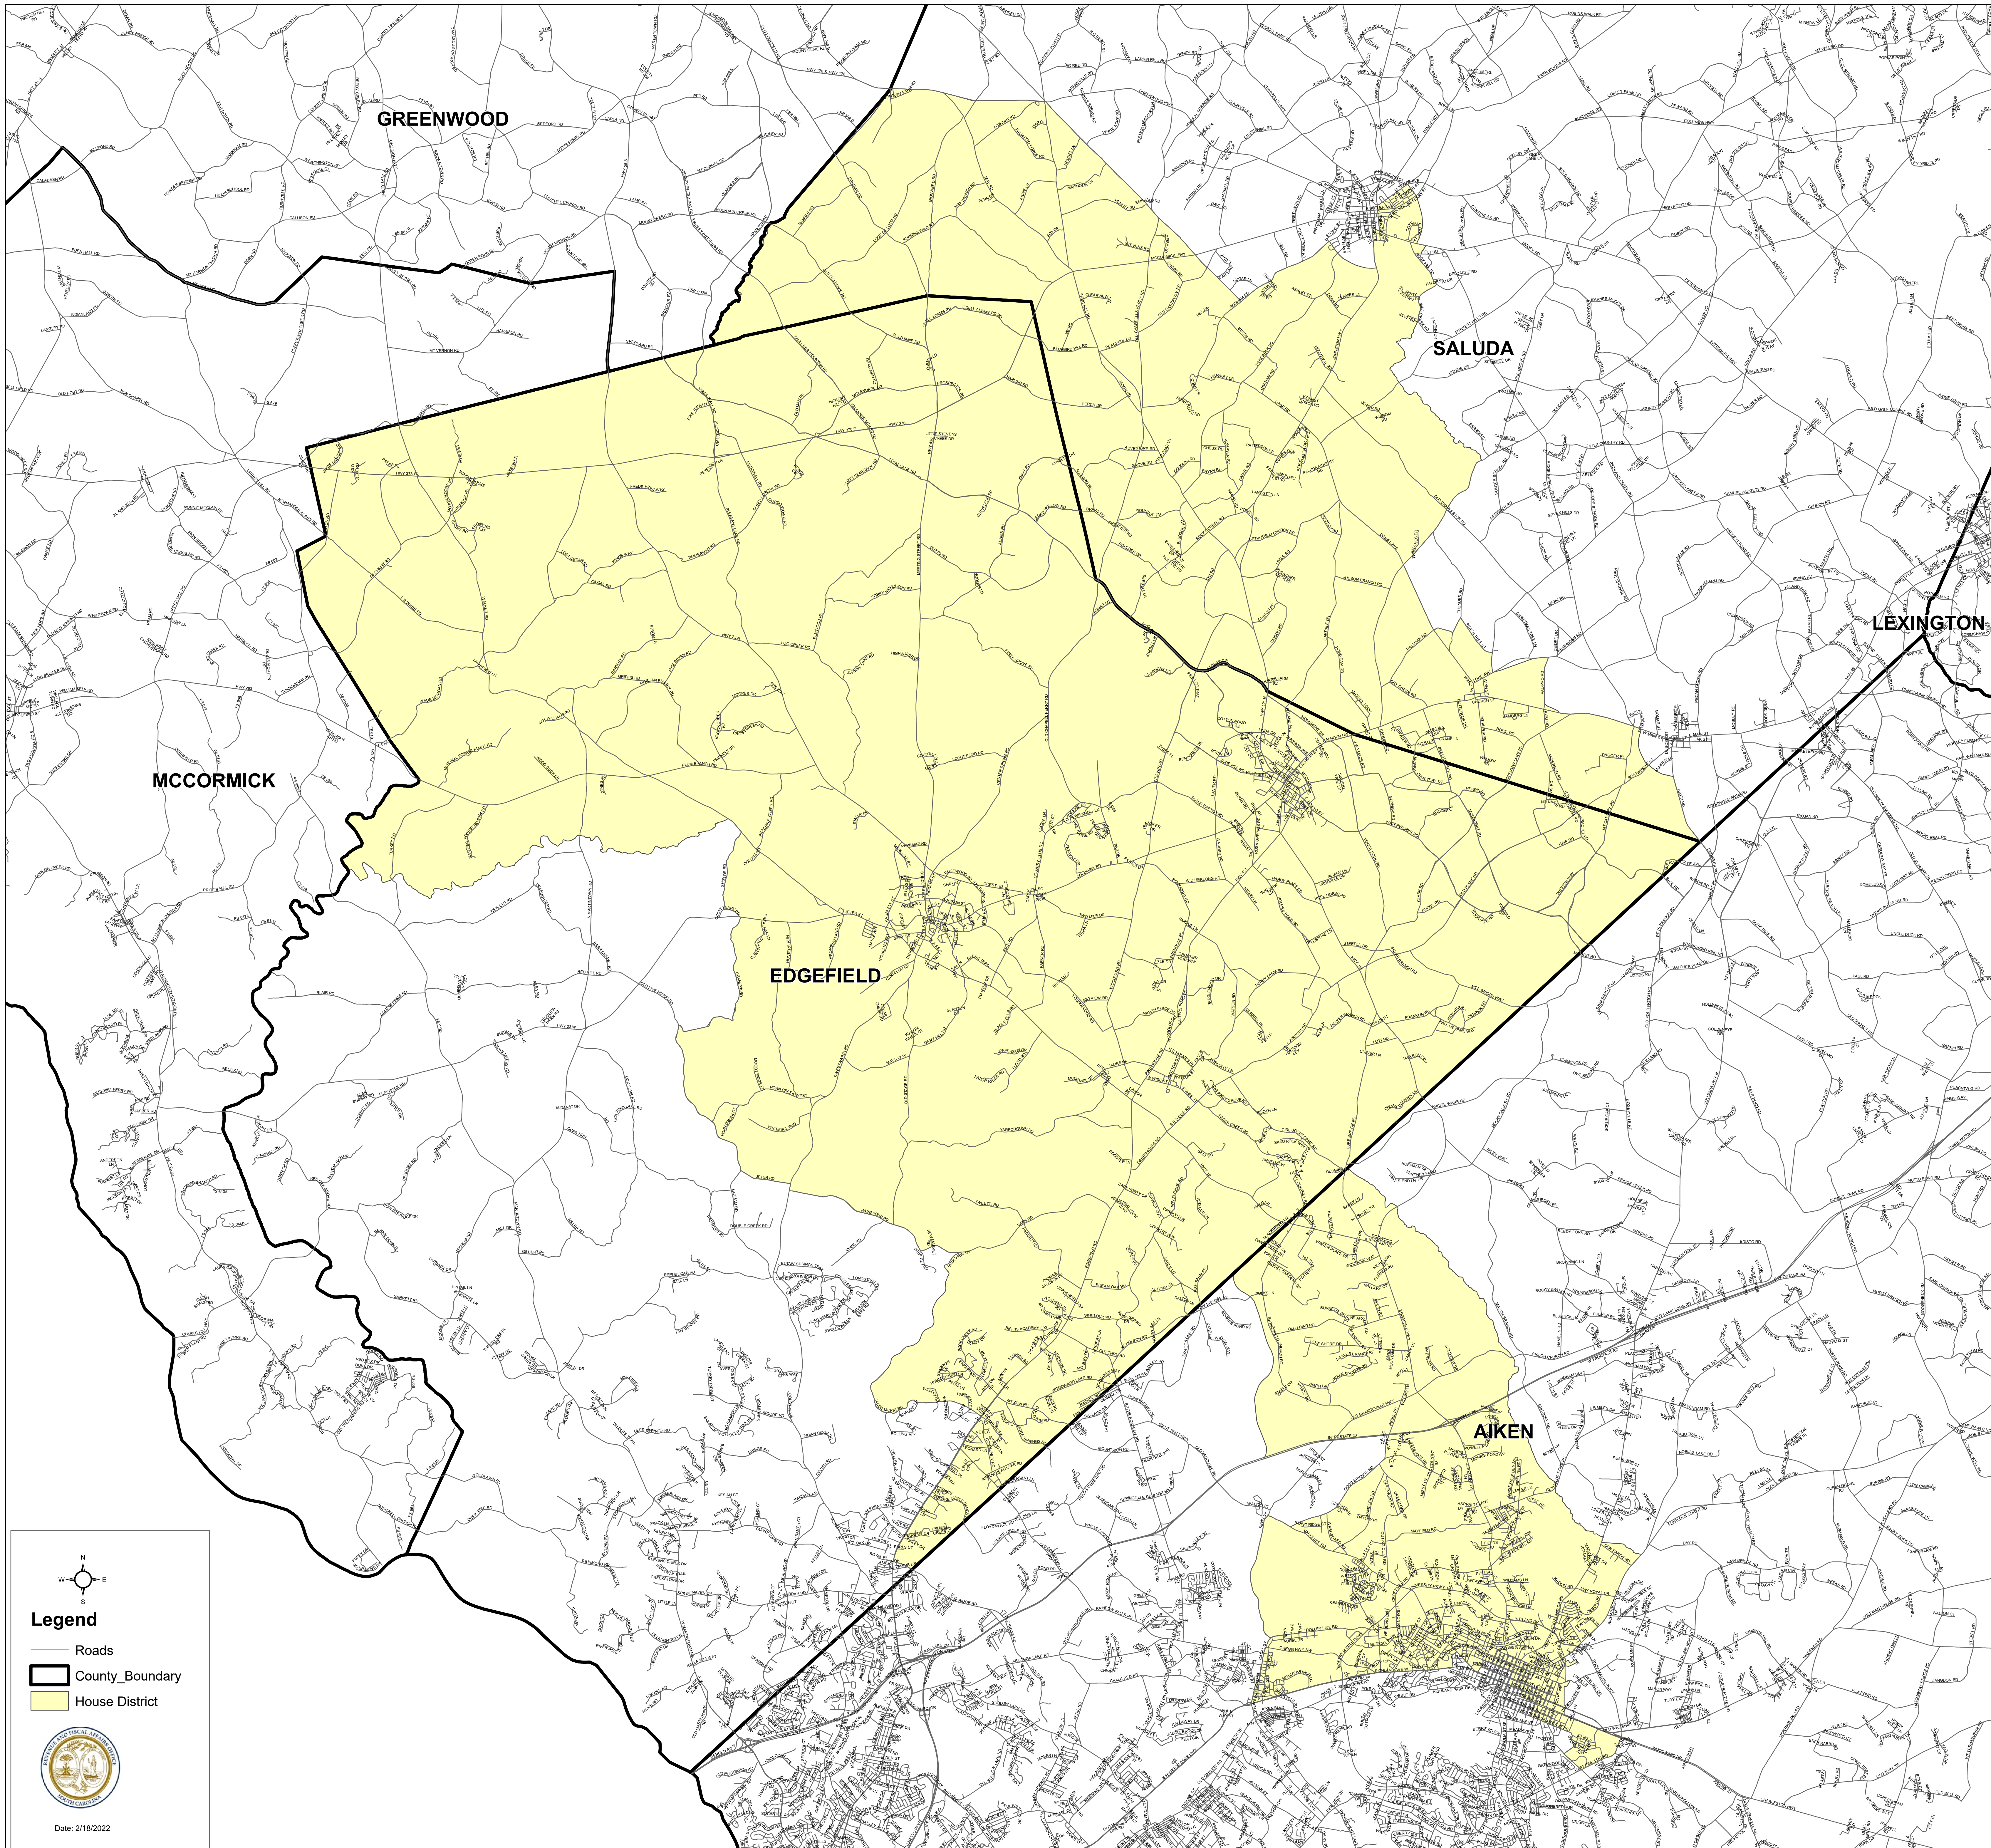

South Carolina House District 82

H.4493

Legend

- Roads
- County_Boundary
- House District

Date: 2/18/2022