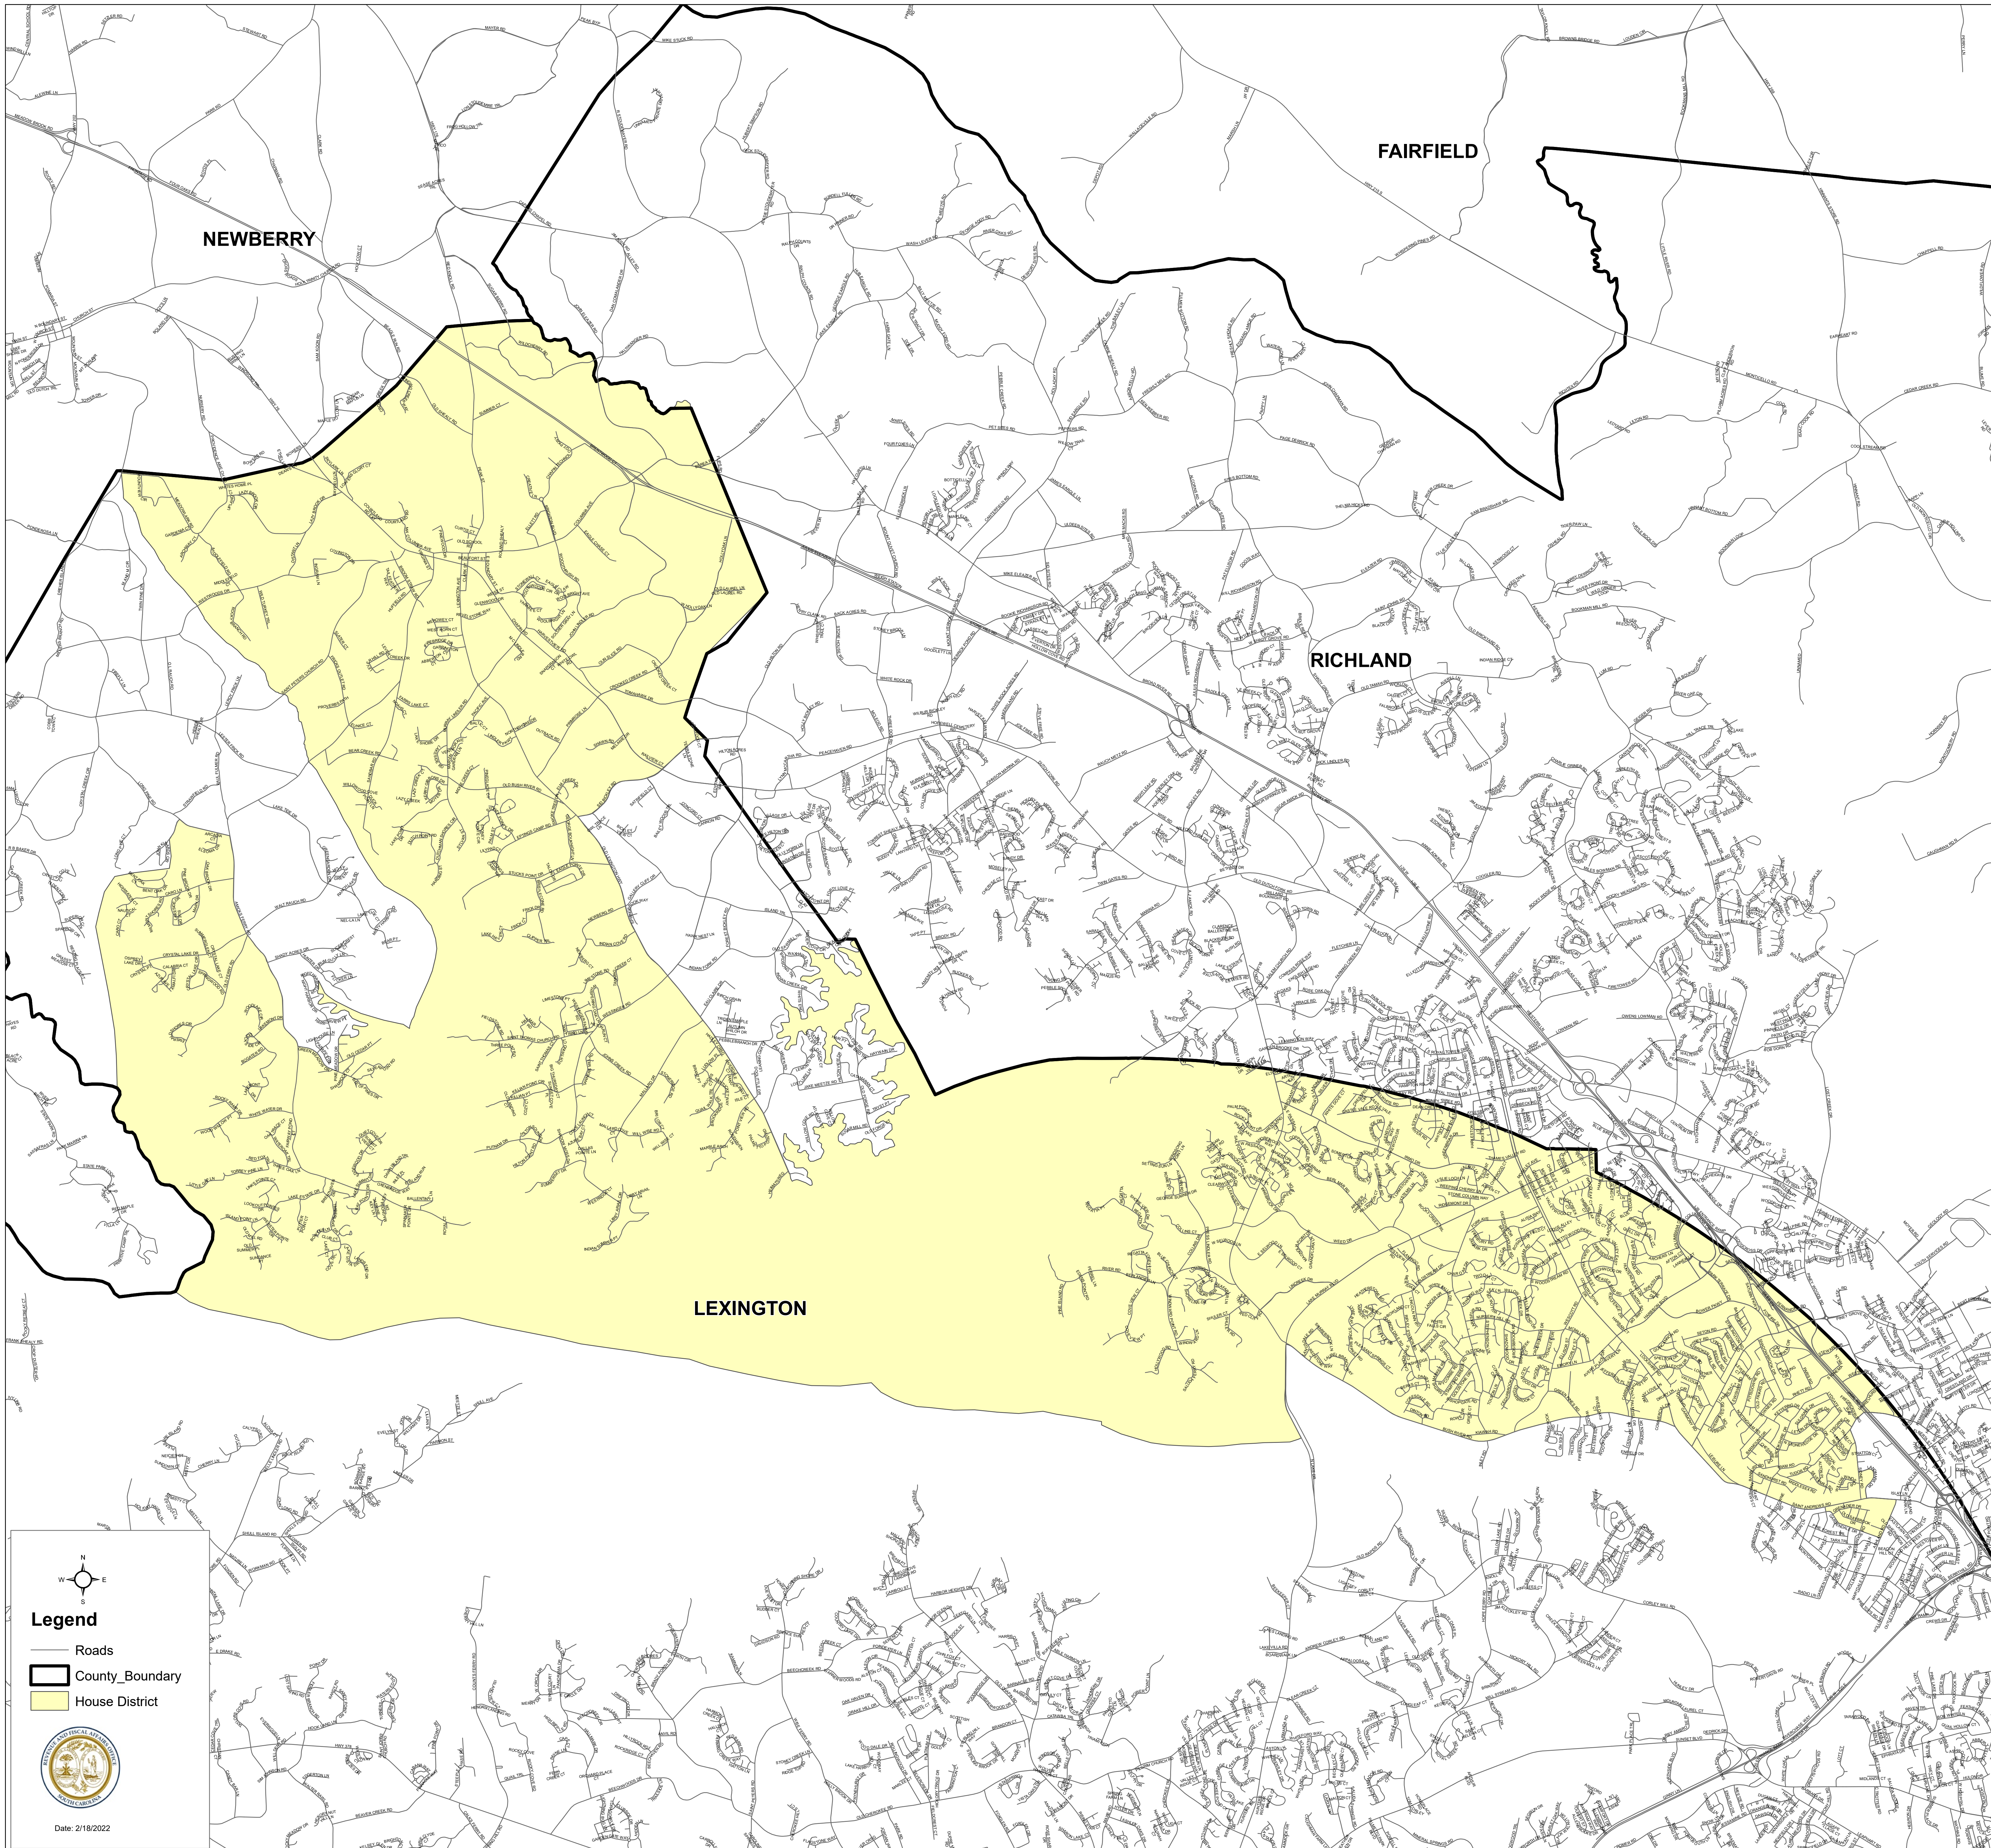

# South Carolina House District 85

H.4493

**Legend**

- Roads
- County\_Boundary
- House District

Date: 2/18/2022