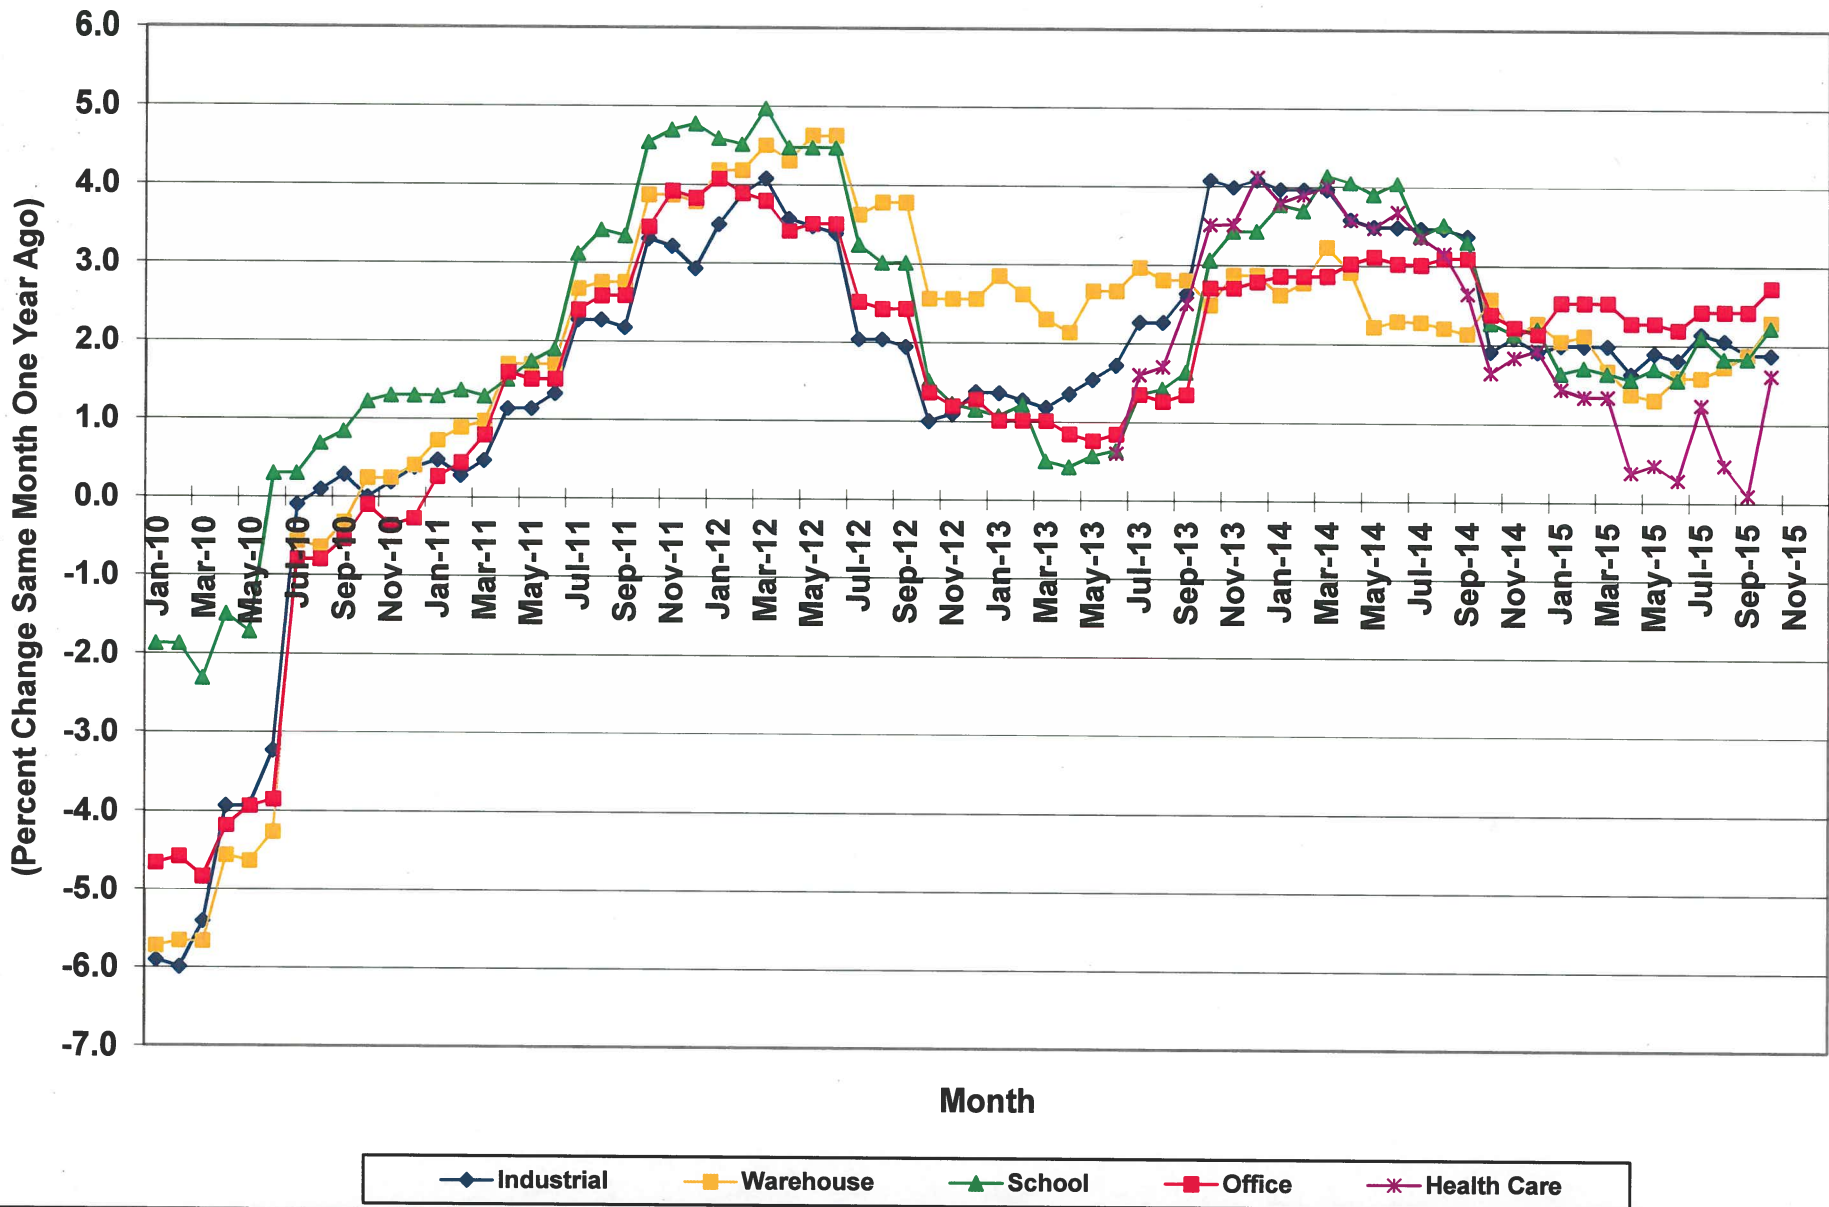

INFLATION

Consumer Price Index for All Urban Consumers

Source: U.S. Department of Labor, Bureau of Labor Statistics, Washington, D.C.

Consumer Price Index for All Urban Consumers

Source: U.S. Department of Labor, Bureau of Labor Statistics, Washington, D.C.

Growth in New Building Construction Cost in the U.S. By Type of Structure

Source: U.S. Department of Labor, Bureau of Labor Statistics, Washington, D.C.

Framing Lumber Prices in the United States

Structural Panel Prices in the United States

Growth in Asphalt and Concrete Prices in the U.S.

Asphalt Concrete

Source: U.S. Department of Labor, Bureau of Labor Statistics, Washington, D.C.

Growth in Industrial Metals Prices

Source: The World Bank

What a \$100,000,000 Building in 1990 Would Cost to Build Today