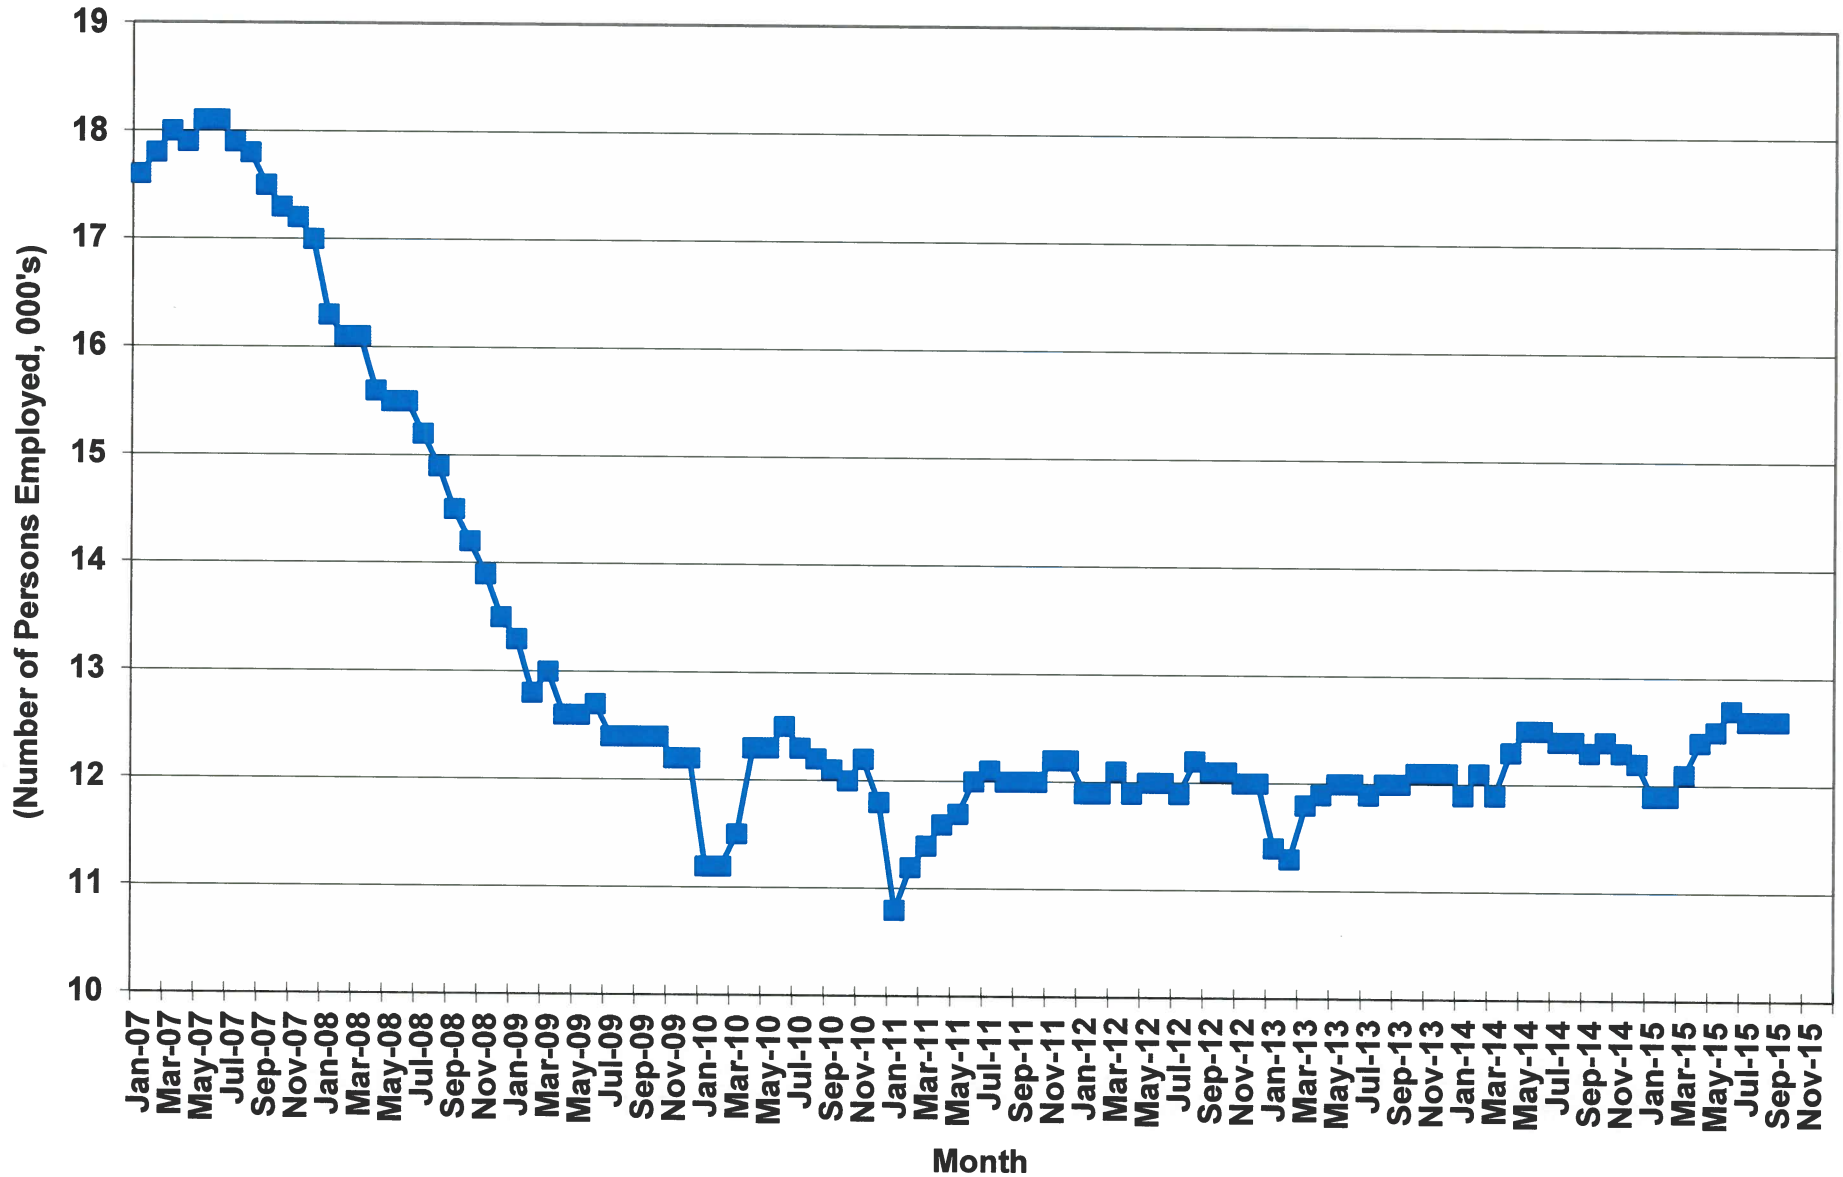

Estimated Principal for \$70,000,000 Debt Service

APPENDIX

Construction Employment in South Carolina

Construction Employment in South Carolina

Construction of Buildings Employment in South Carolina

Heavy & Civil Engineering Construction Employment in South Carolina