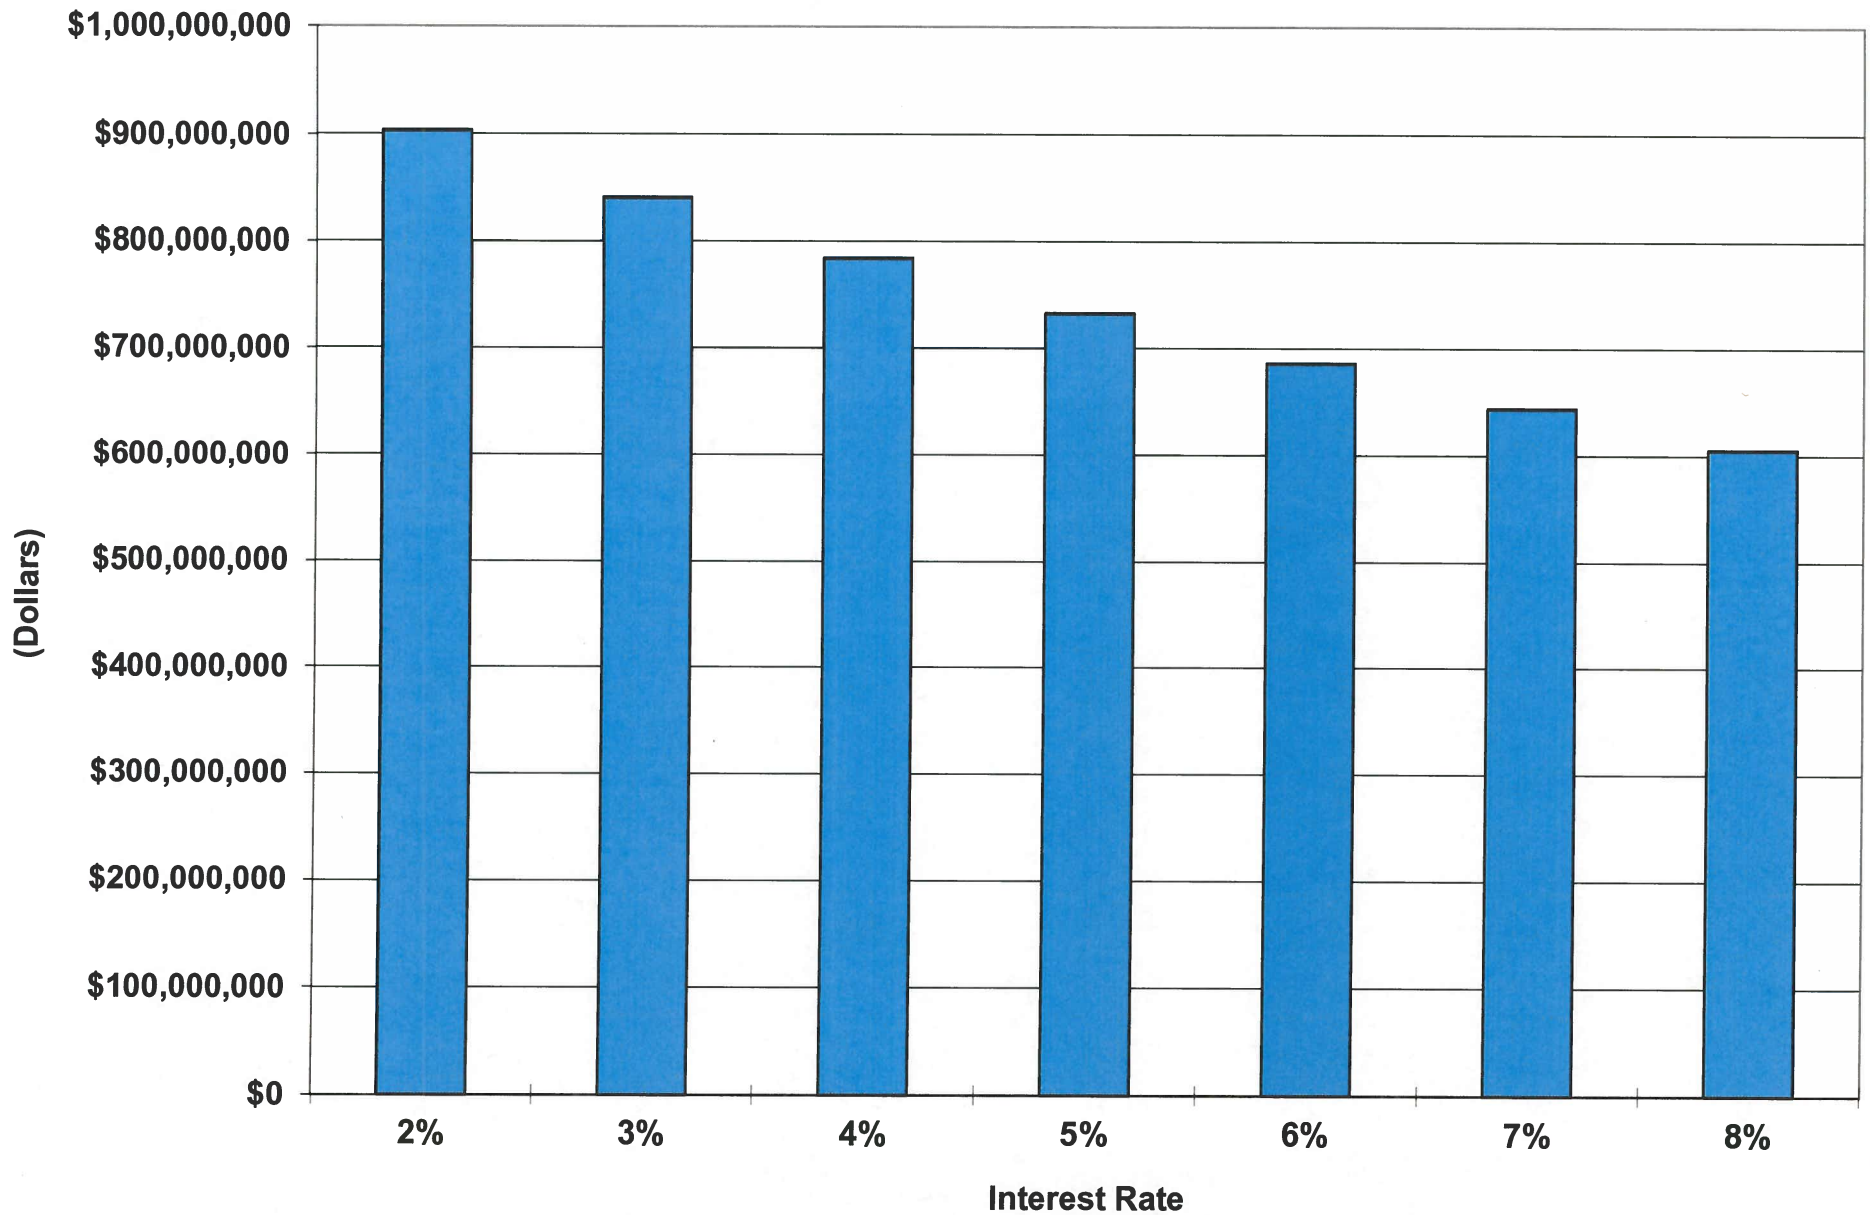

Estimated Principal for $70,000,000 Debt Service