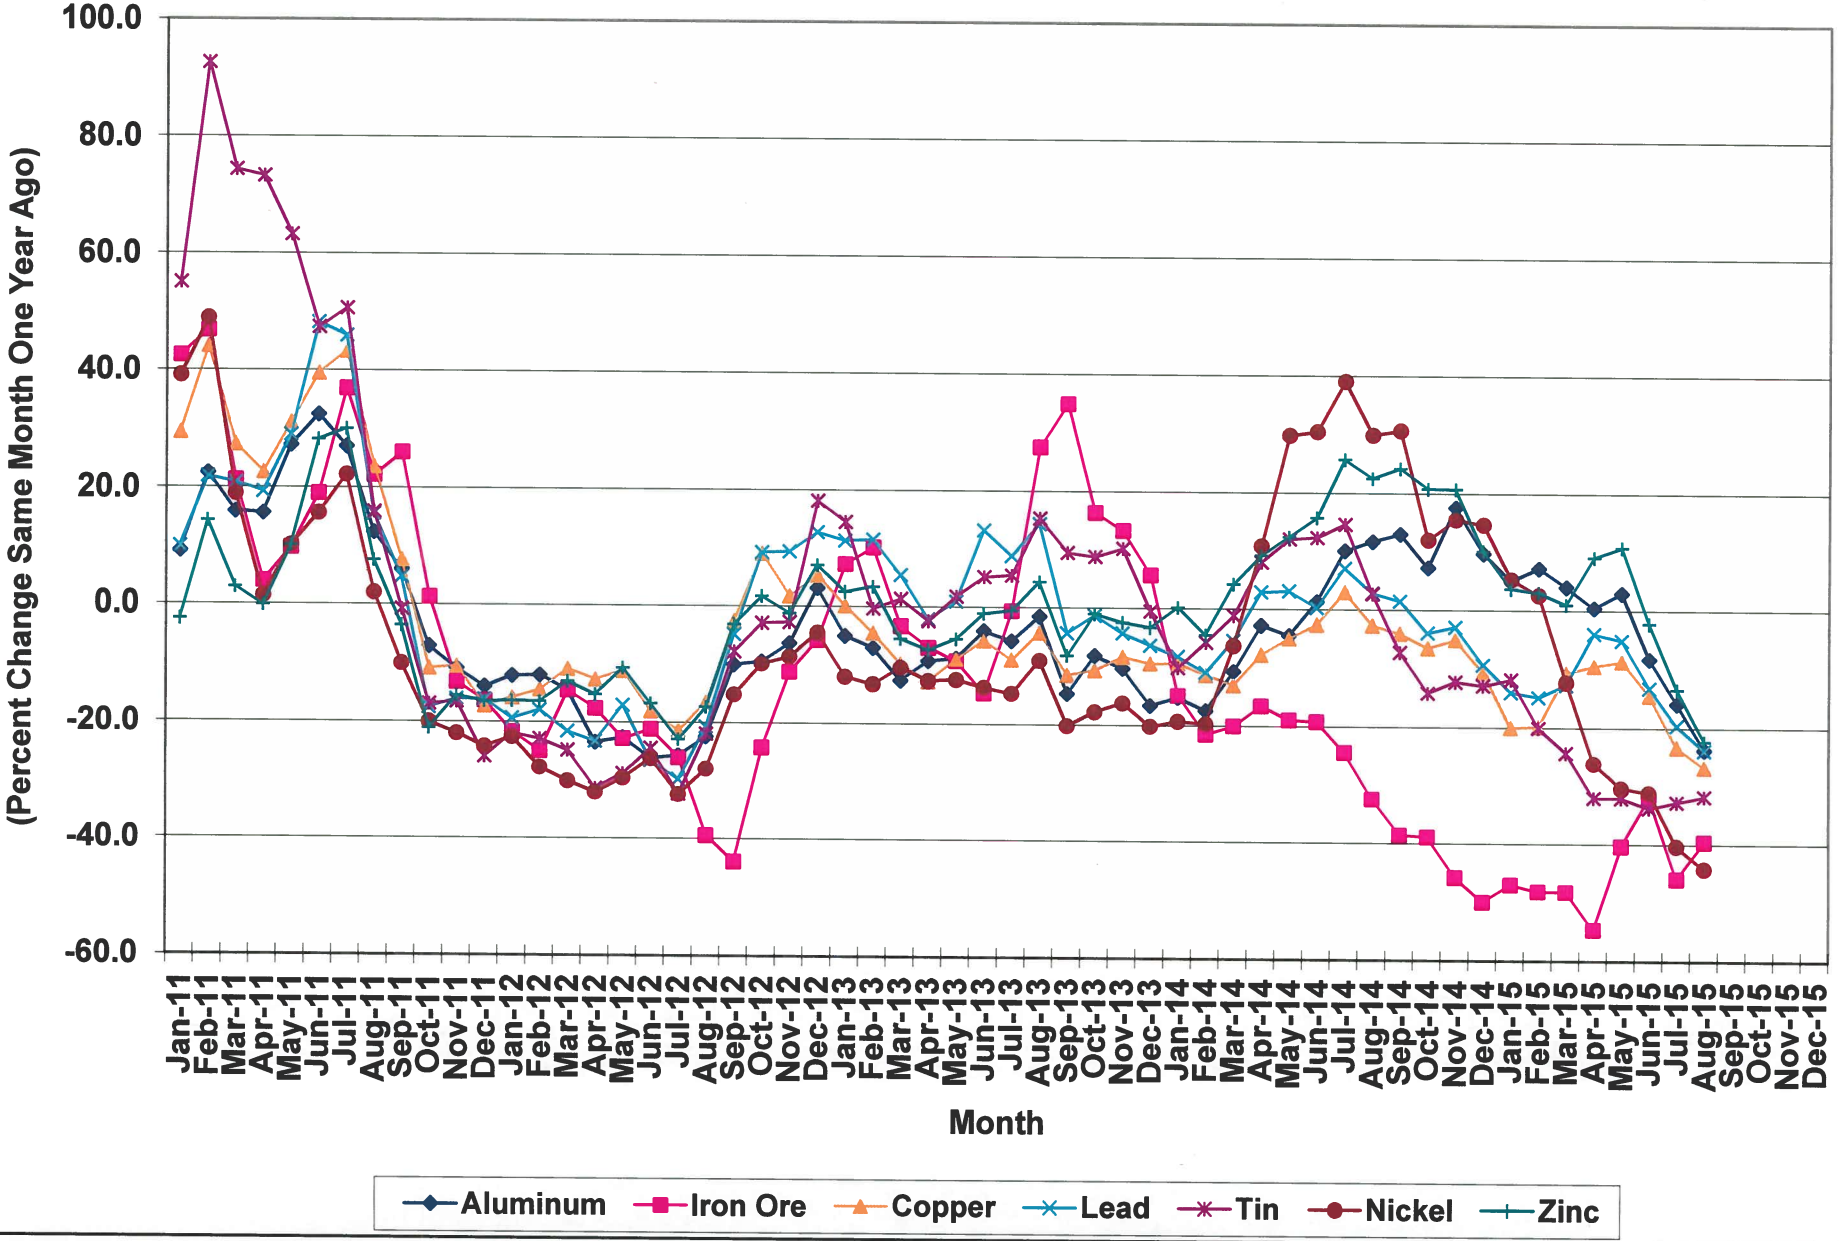

Growth in New Building Construction Cost in the U.S. By Type of Structure

Source: U.S. Department of Labor, Bureau of Labor Statistics, Washington, D.C.

Framing Lumber Prices in the United States

Structural Panel Prices in the United States

Growth in Asphalt and Concrete Prices in the U.S.

Asphalt Concrete

Source: U.S. Department of Labor, Bureau of Labor Statistics, Washington, D.C.

Growth in Industrial Metals Prices

Source: The World Bank

What a \$100,000,000 Building in 1990 Would Cost to Build Today