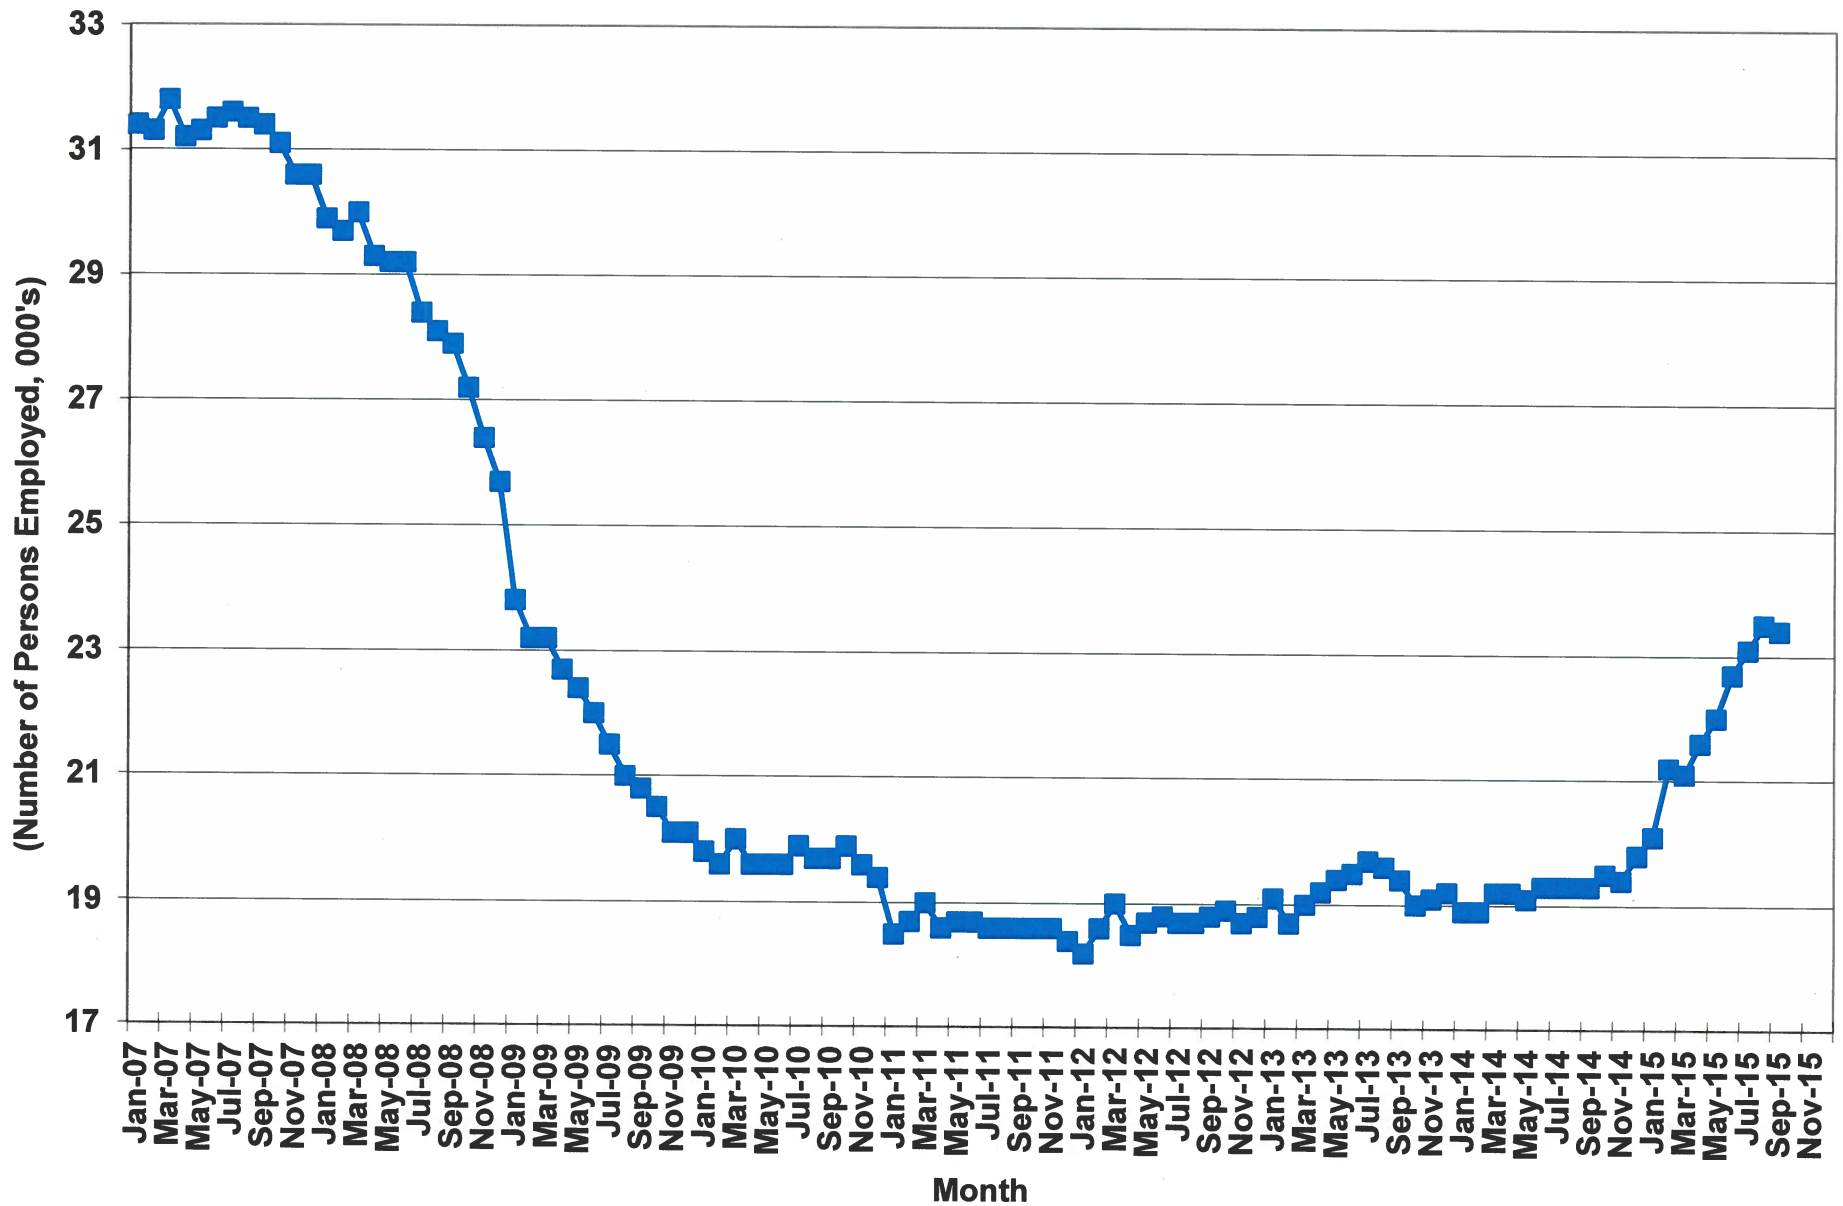

Estimated Principal for \$70,000,000 Debt Service

APPENDIX

Construction Employment in South Carolina

Construction Employment in South Carolina

Construction of Buildings Employment in South Carolina

Heavy & Civil Engineering Construction Employment in South Carolina