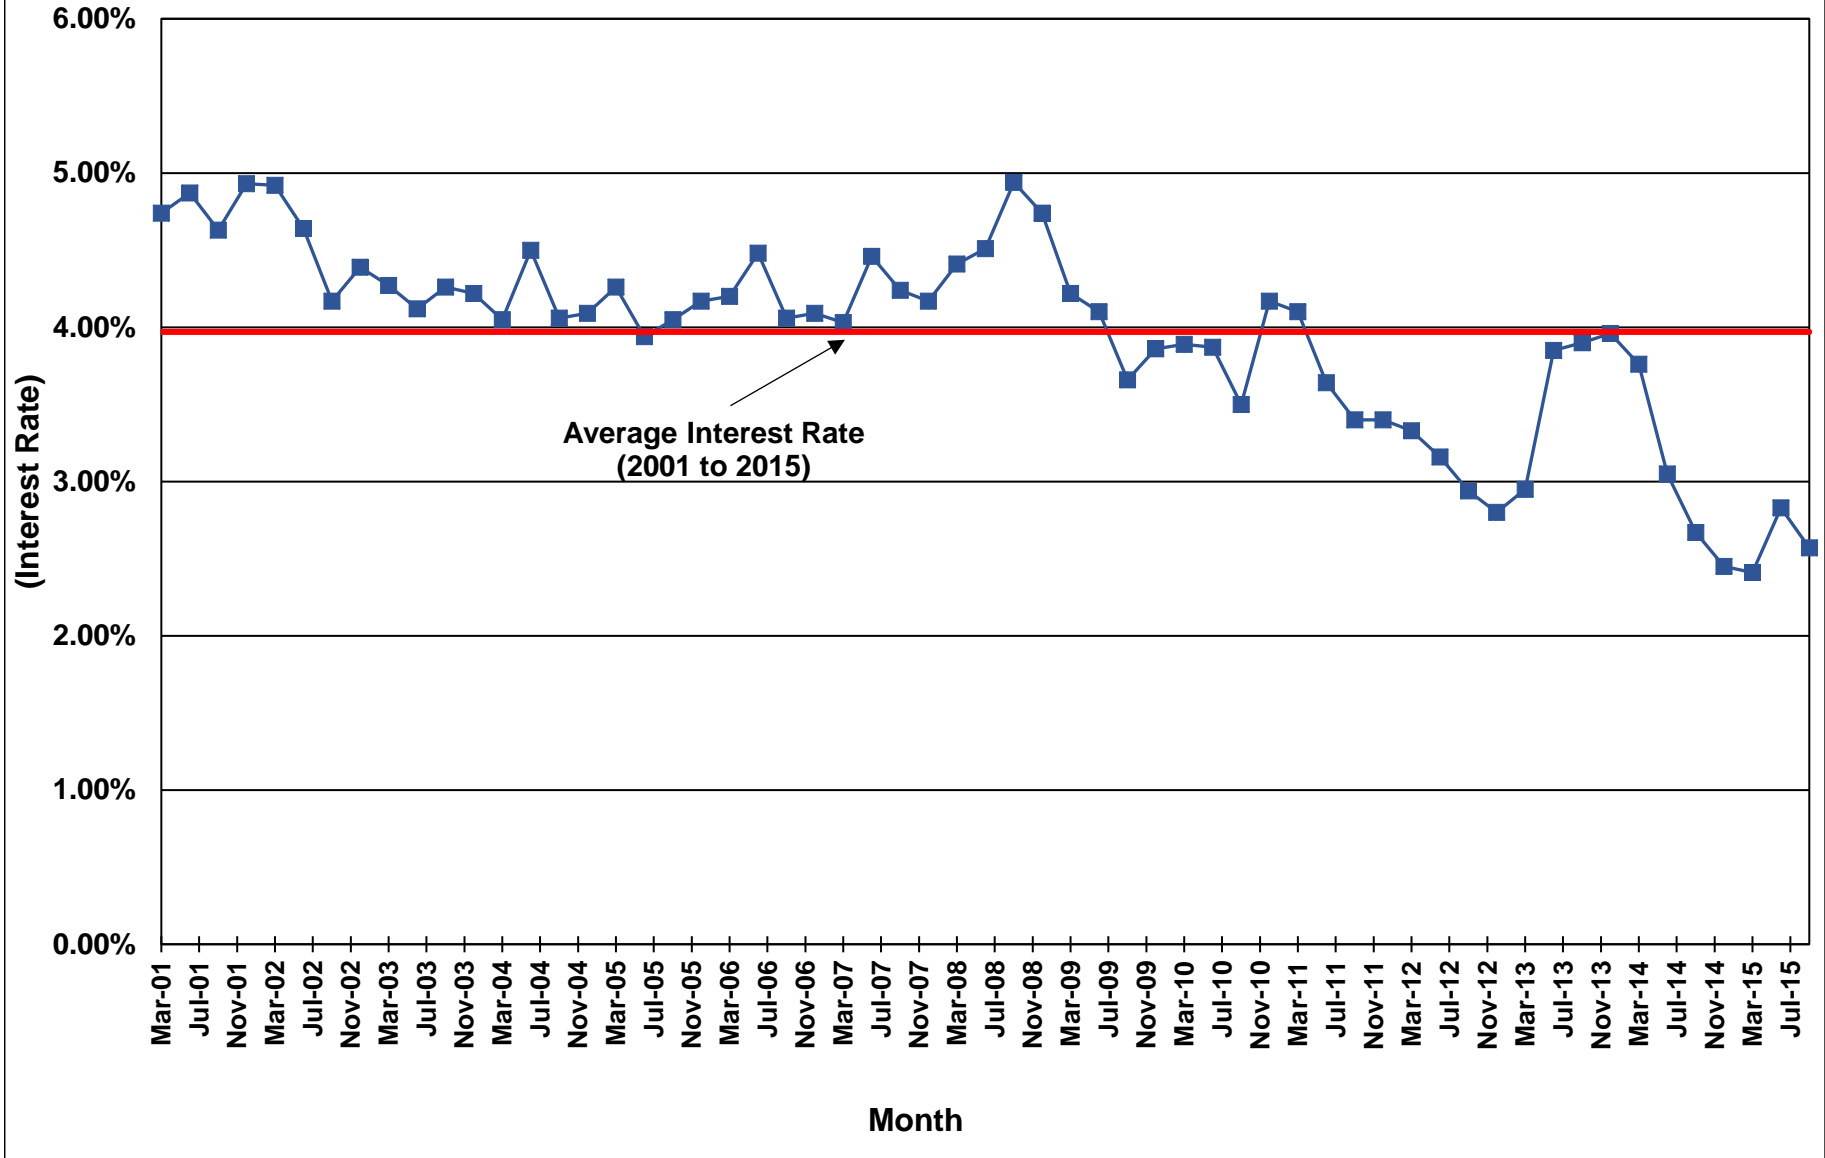

Average Interest Rate on AAA Municipal Bonds 2001-Present

Source: Bloomberg AAA Municipal Government 15-year Bond Index