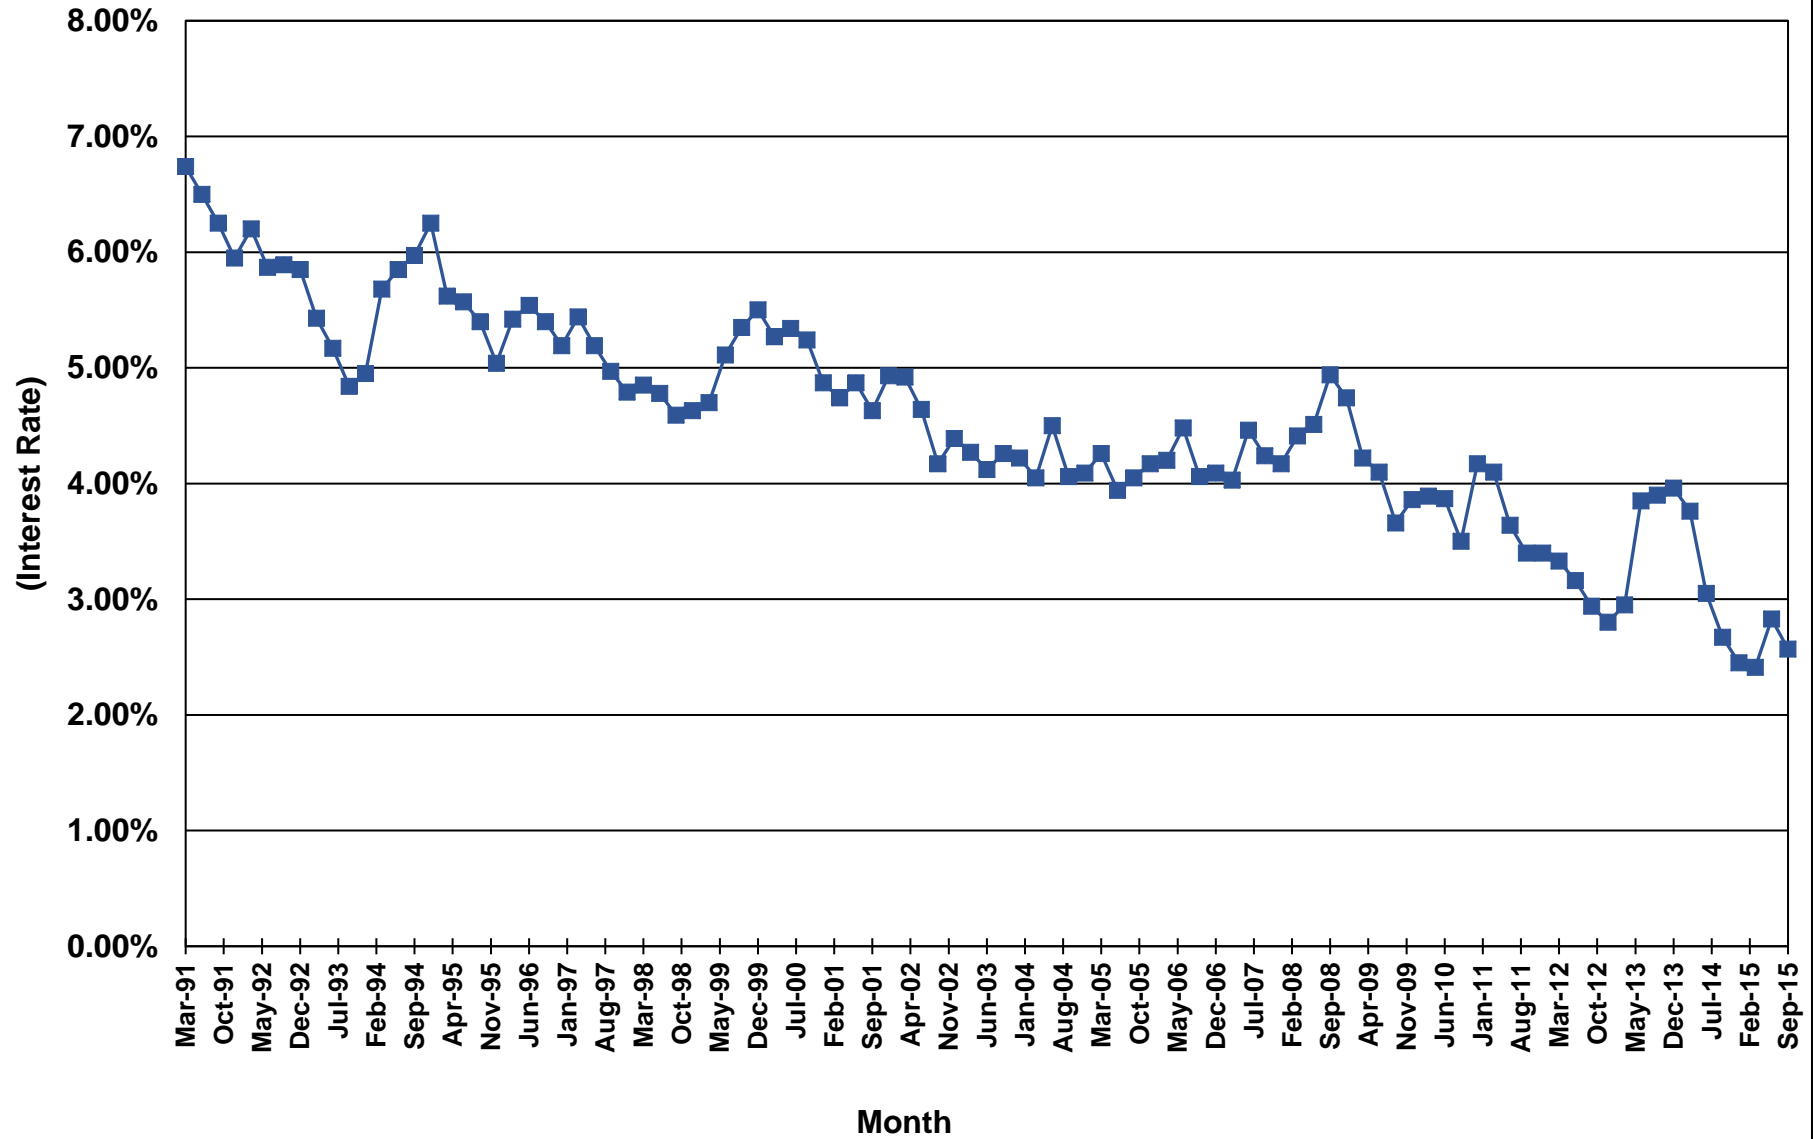

INTEREST RATES

Federal Funds Rate

Source: The Board of Governors of the Federal Reserve System, Washington, D.C.

Federal Funds Rate

10-Year Treasury Bond Rate

Average Interest Rate on AAA Municipal Bonds 1991 - Present