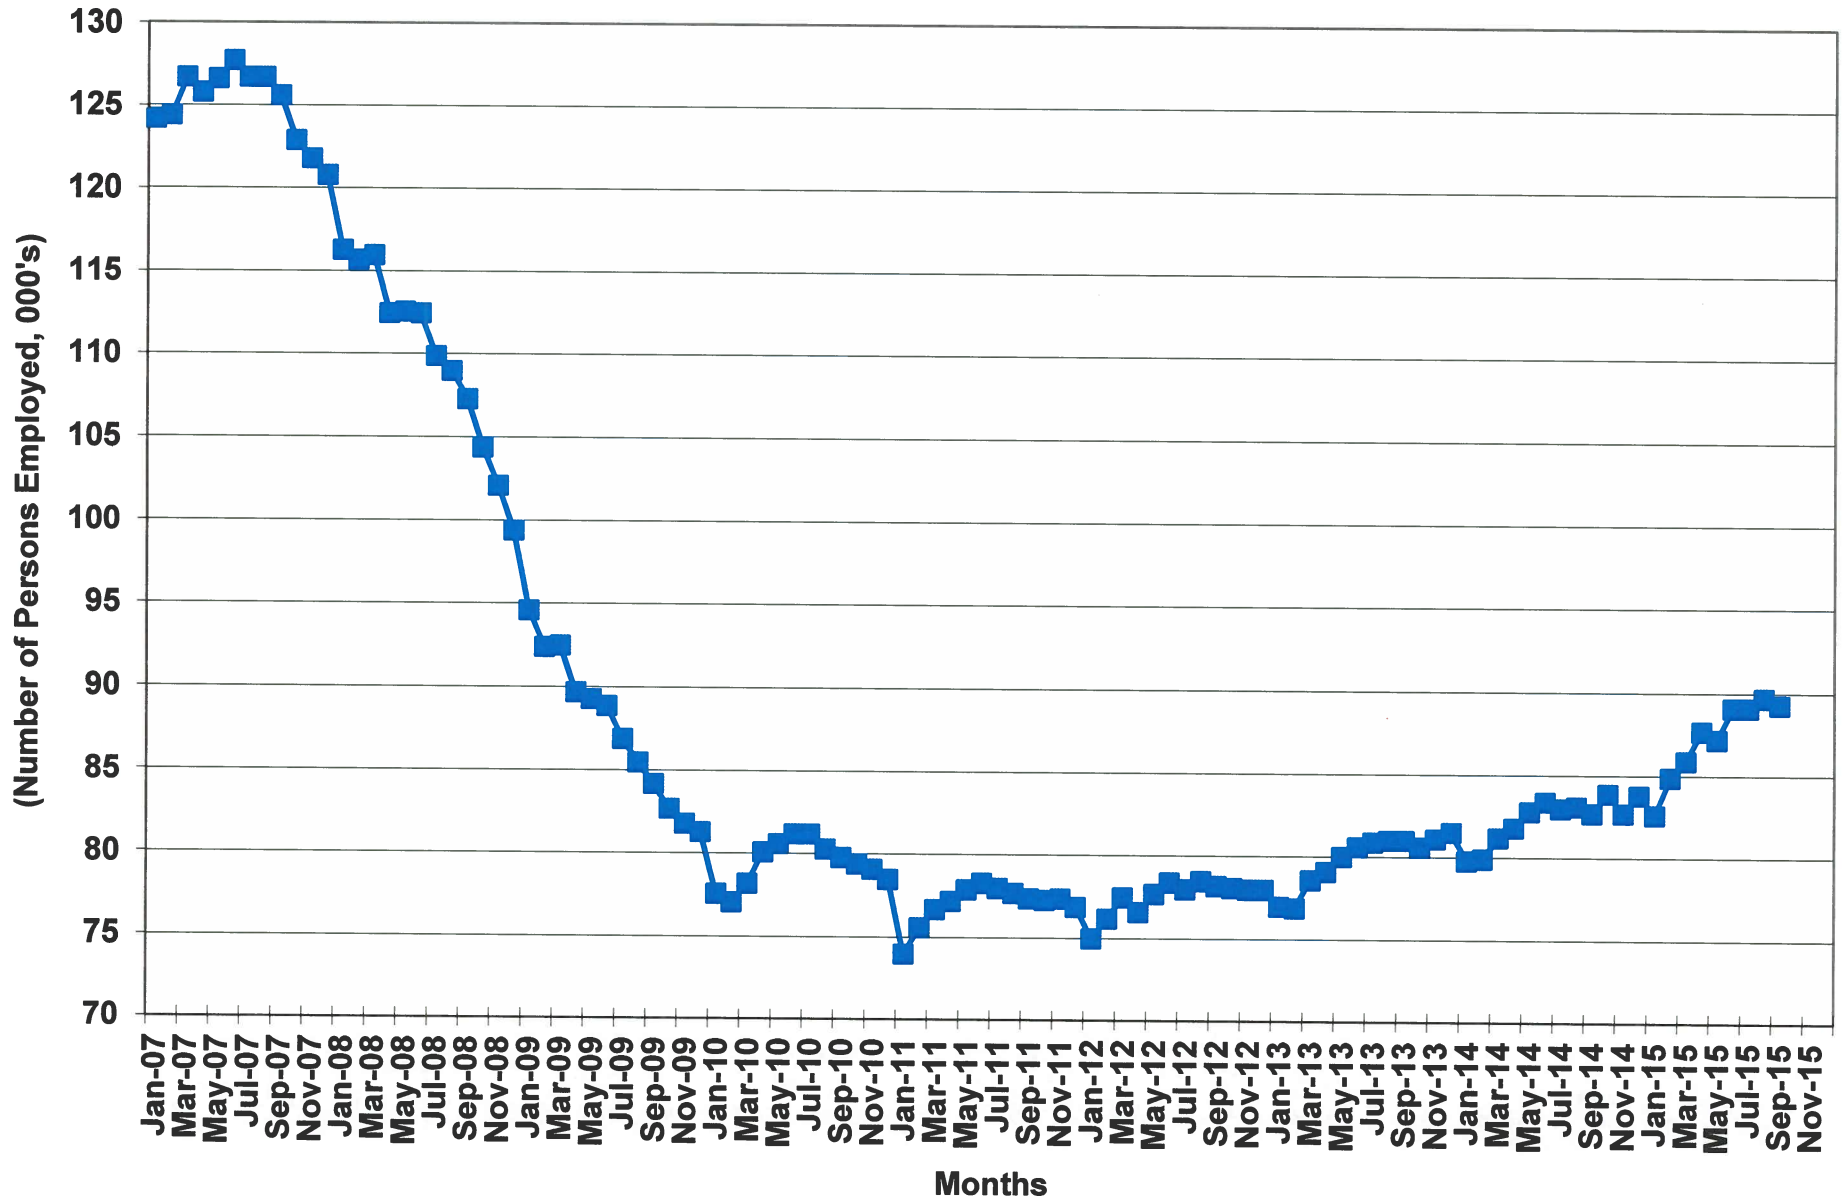

Construction Employment in South Carolina