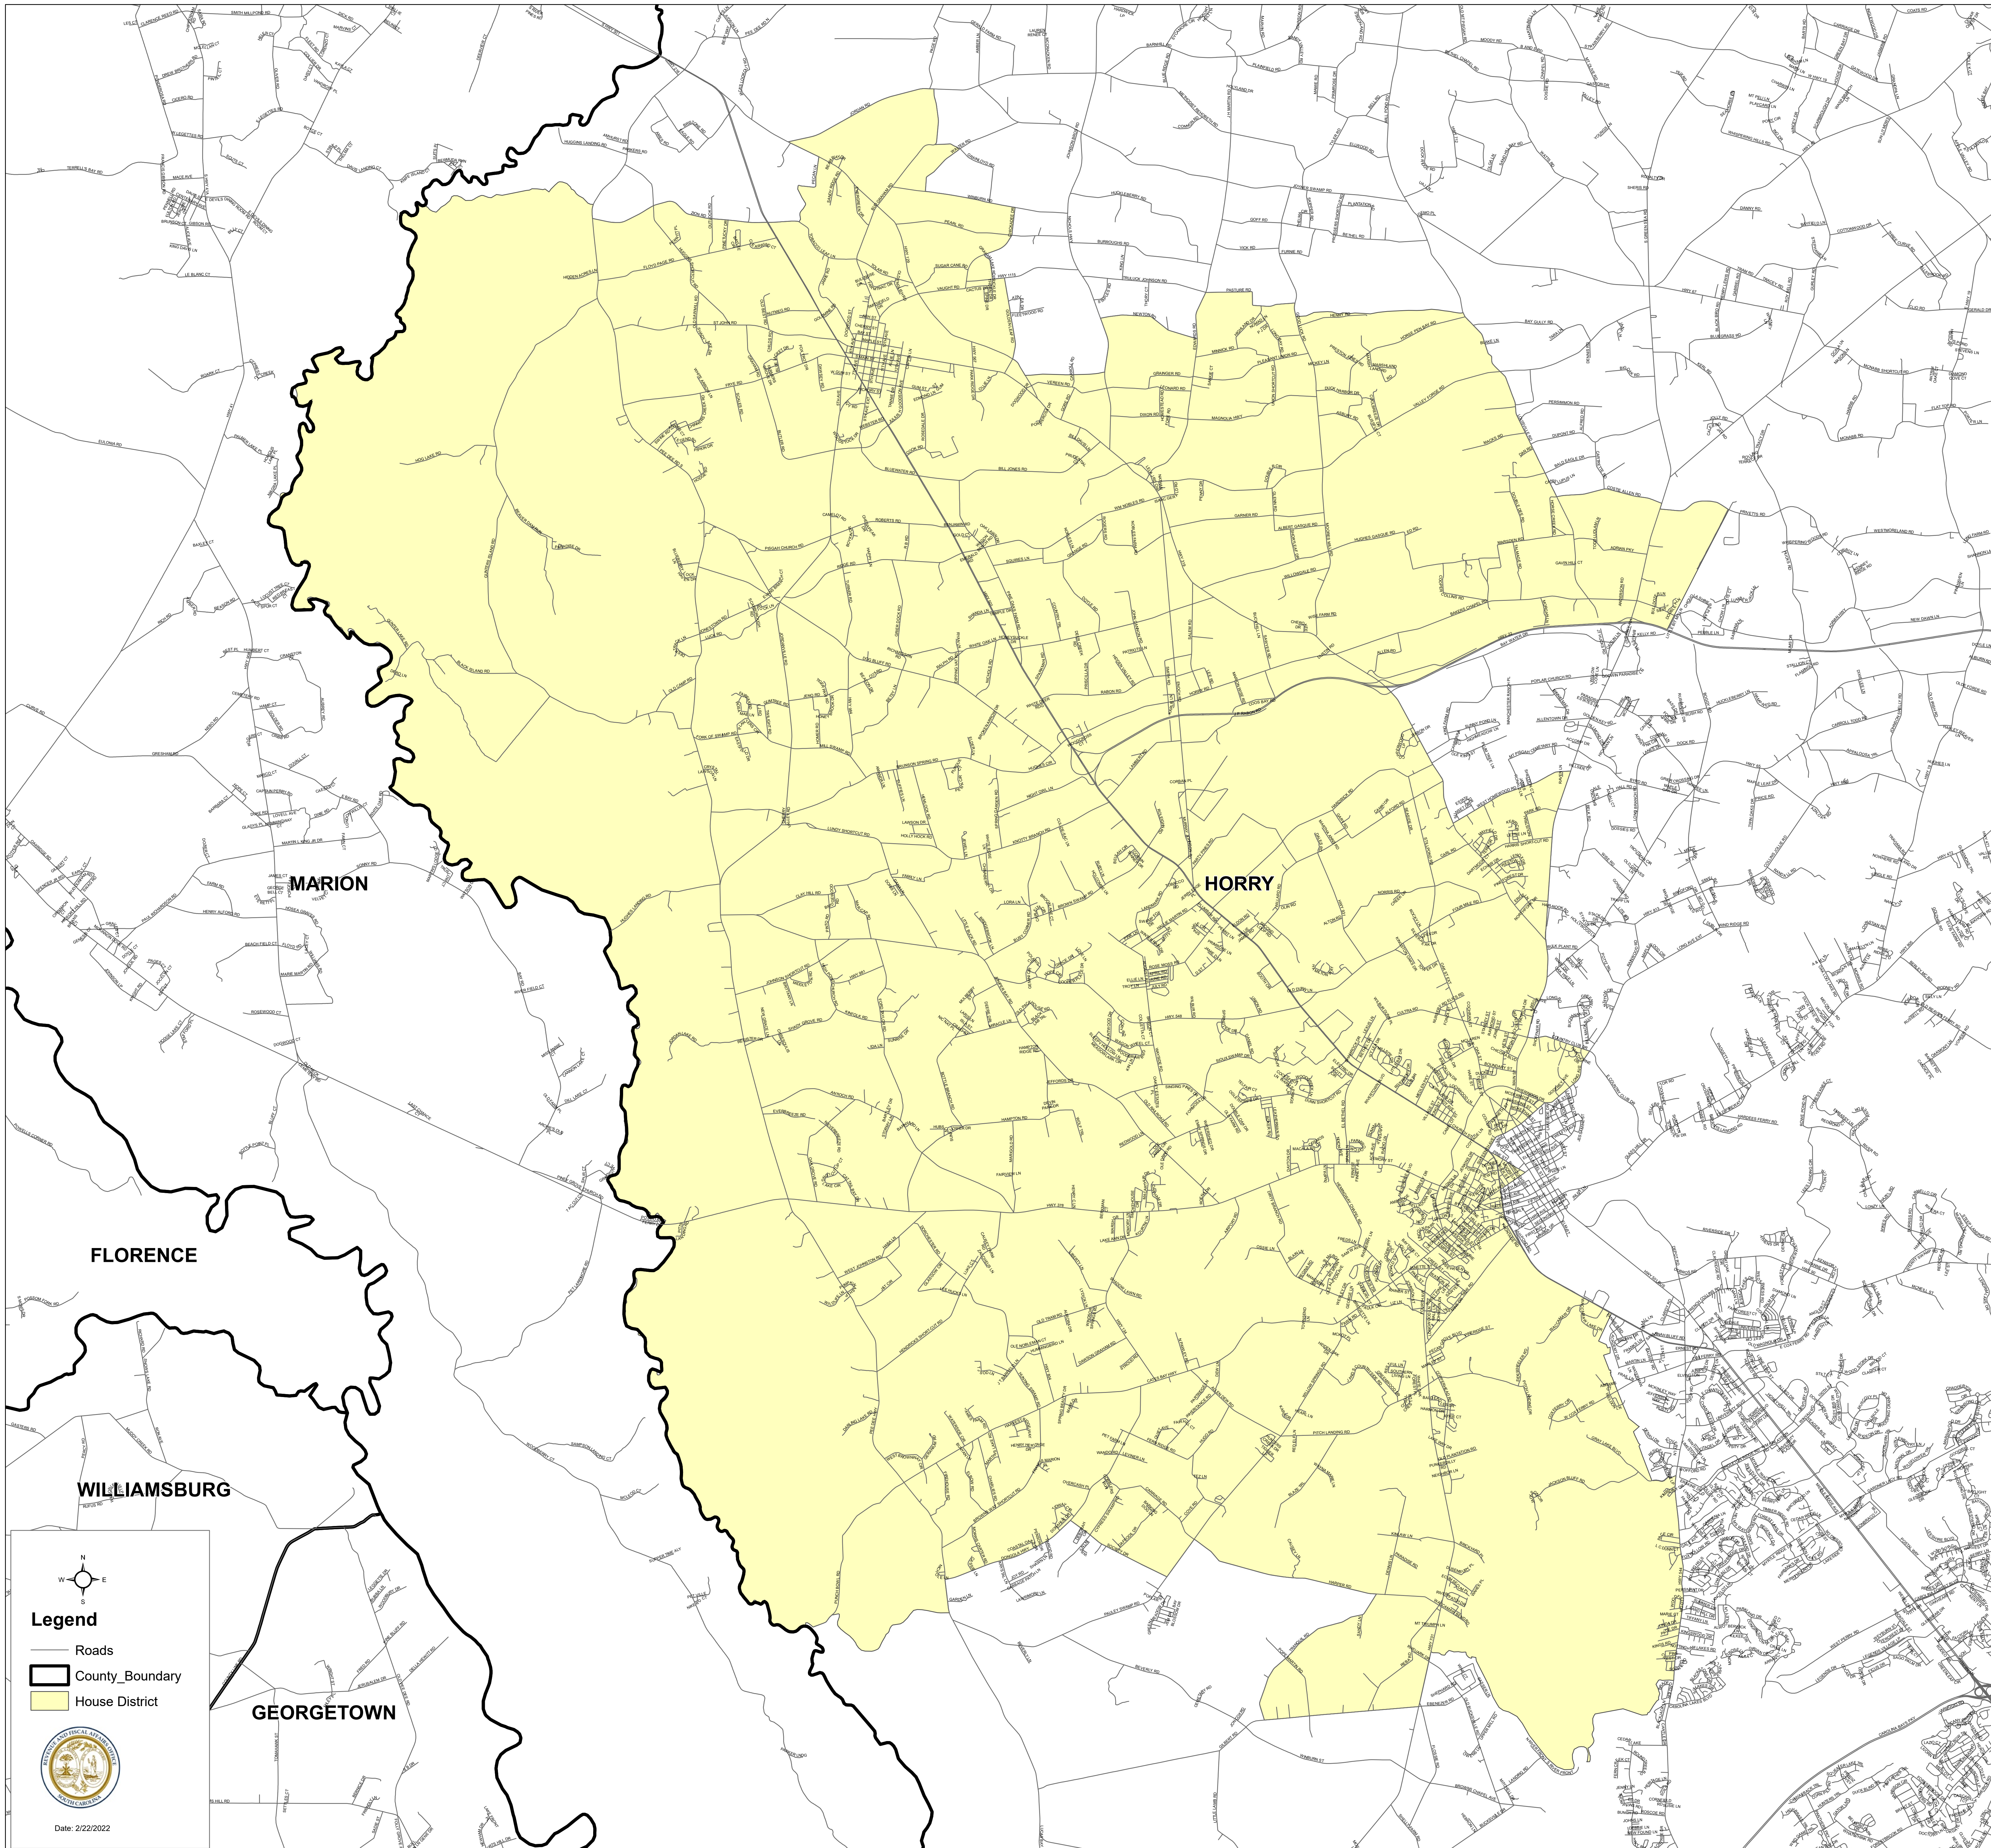

# South Carolina House District 58

H.4493

MARION

HORRY

FLORENCE

WILLIAMSBURG

GEORGETOWN

**Legend**

- Roads
- County\_Boundary
- House District

Date: 2/22/2022