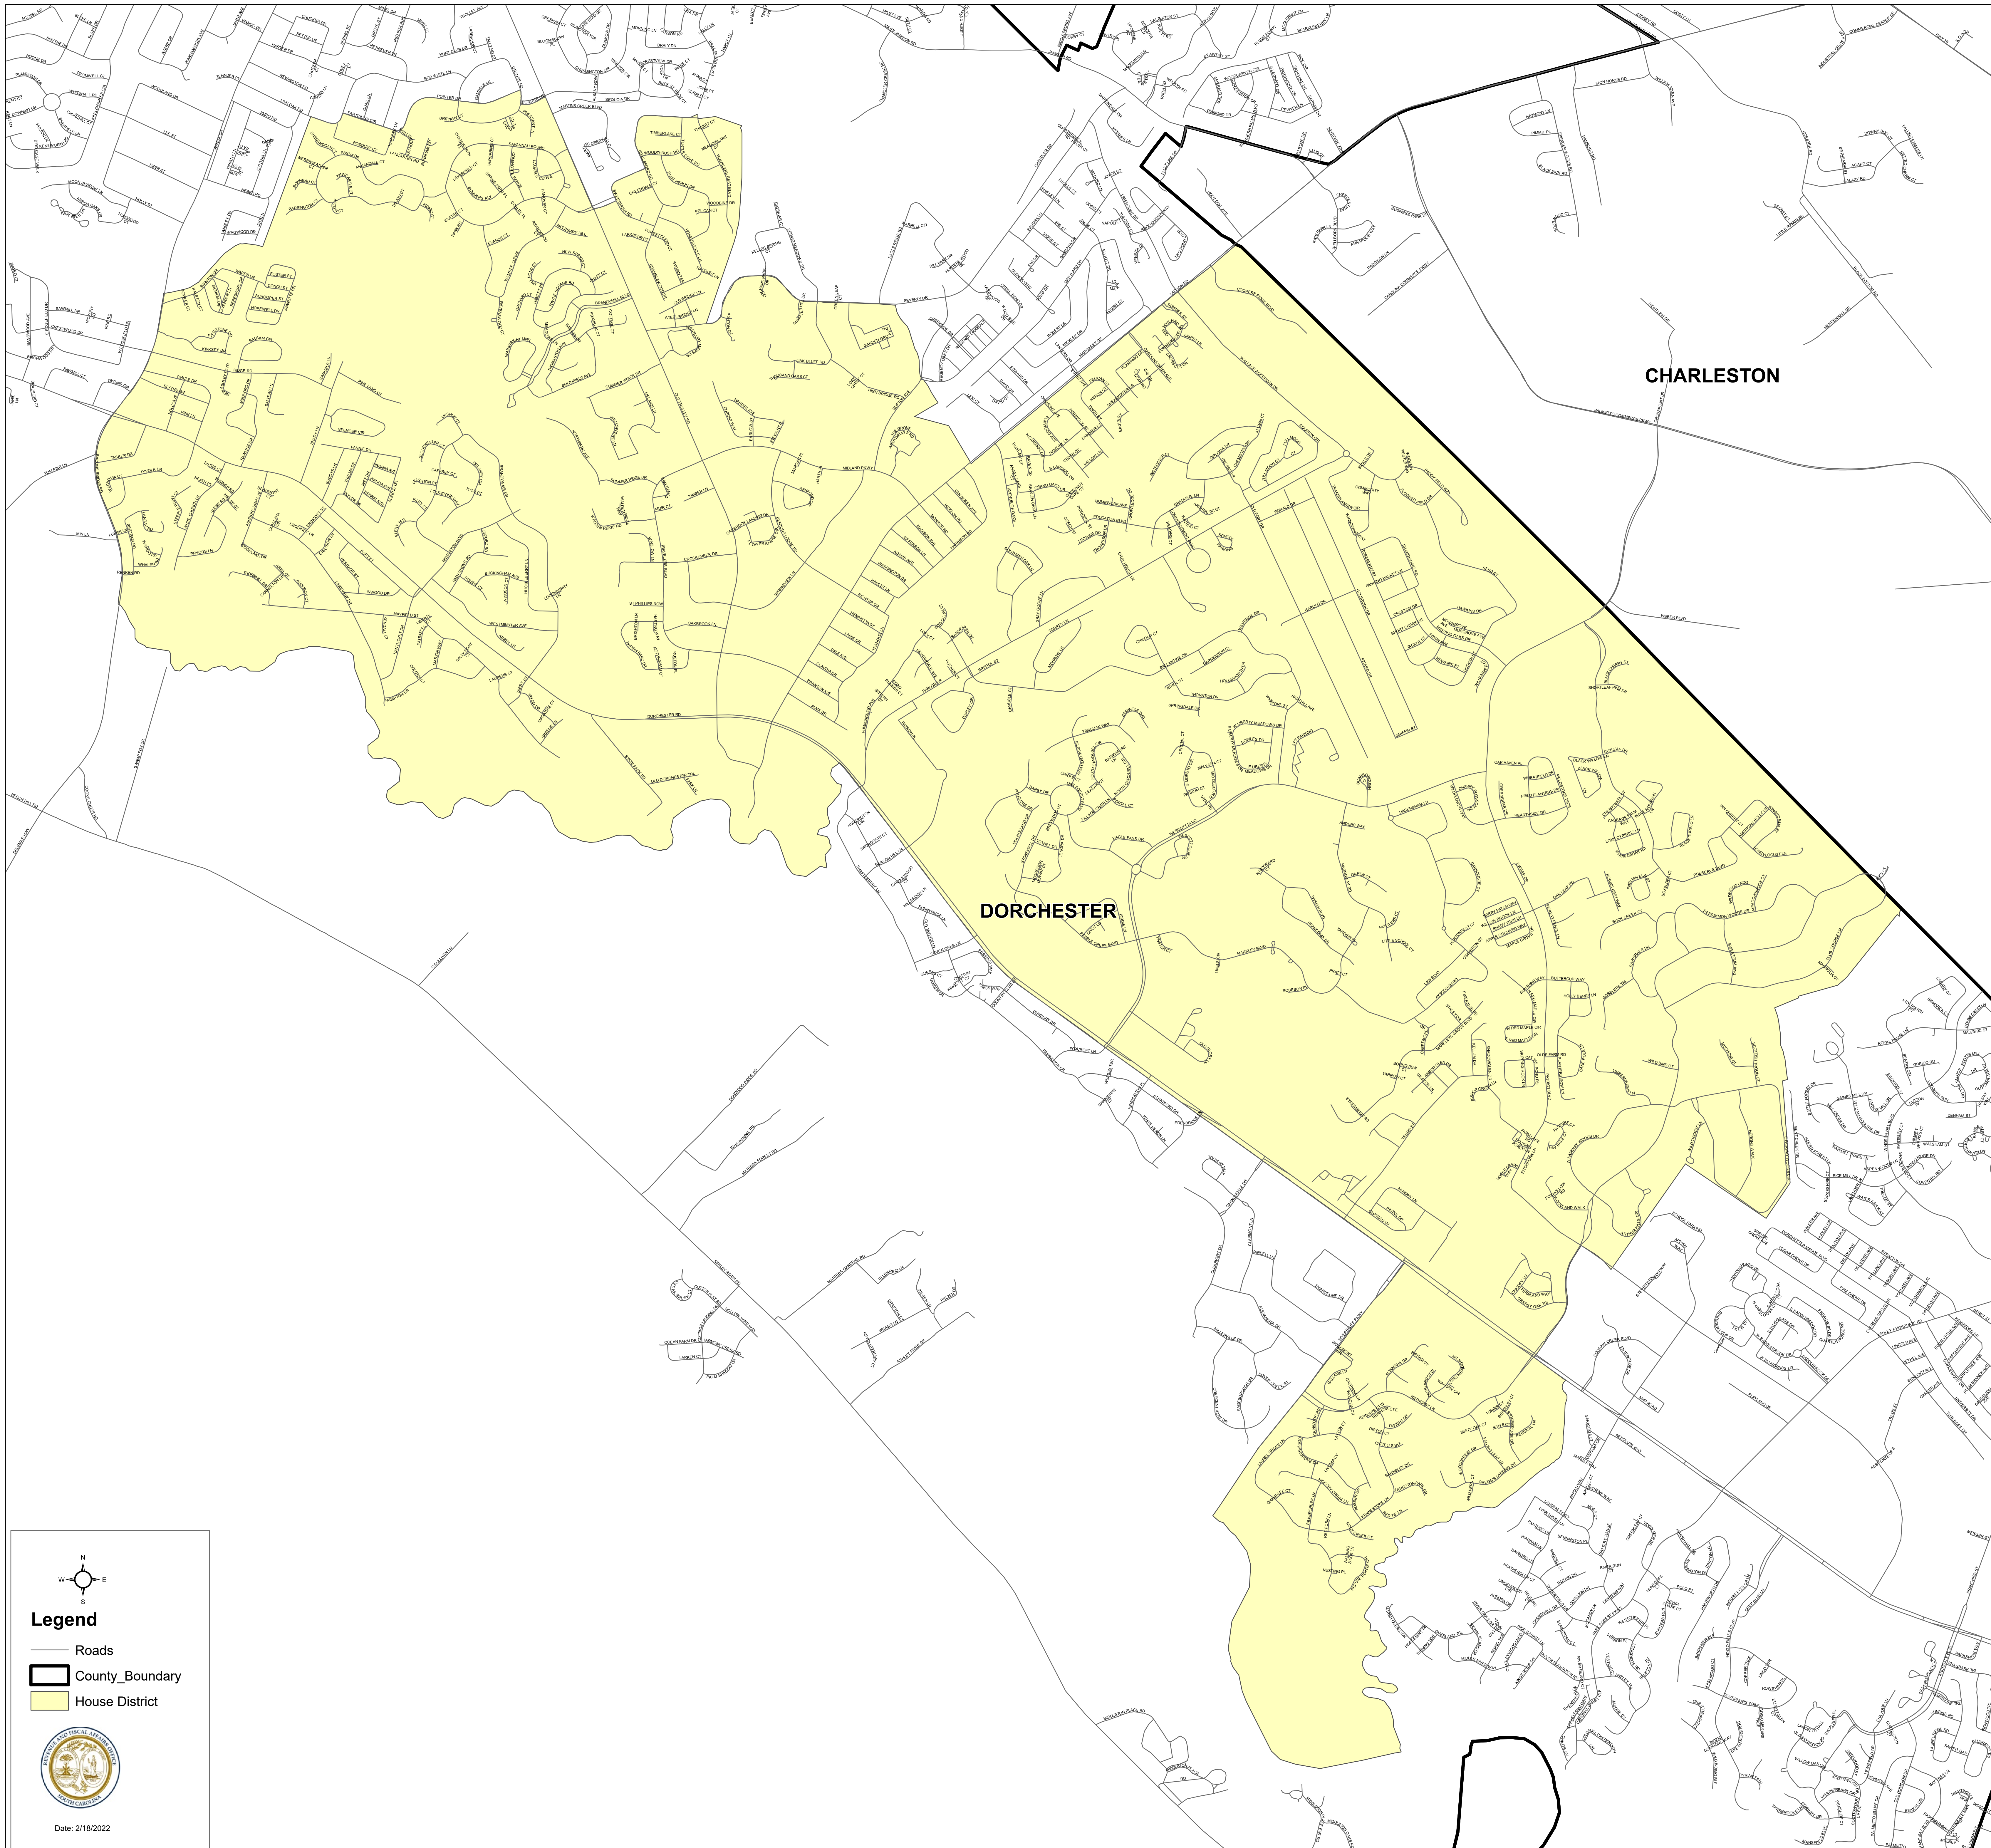

South Carolina House District 98

H.4493

Legend
— Roads
▭ County_Boundary
▭ House District

Date: 2/18/2022